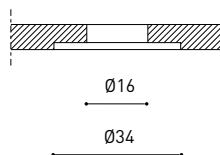

24V

TO BE INSTALLED ON REMOTE

DROP VOLTAGE TABLE

POWER (W)	CABLE SECTION (mm ²)	CABLE LENGTH (m)
60	0,75	30
	1,5	30
100	0,75	20
	1,5	30

INSTALLATION GUIDE

https://youtu.be/sa_xAgj4ji4

PRODUCT	
Model	Trimless Tool D16 X D34 MM
Reference	A478-00-00
Category	Accessories