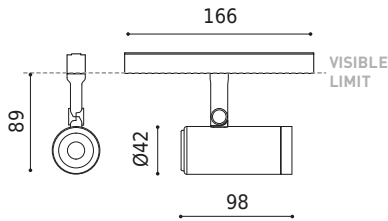

DIMENSIONS

ACCESSORIES

Name	COCO 48V SHORT DIM ON BOARD FLOOD 4000K WT
Reference	A4980732WT-S
Color	Textured white
RAL	9016
Category	TRACKLIGHTS

LIGHT SOURCE

Type	LED
Gross luminous flux	1340 lm
Colour temperature	4000 K - Other K, please consult
Chromatic stability	MacAdam Step 2
Colour Rendering Index	CRI > 90
Power	8,7 W
Current	500 mA
Efficacy	154 lm/W
LED lifespan	L80B10 > 55.000h

LIGHTING FIXTURE | PHOTOMETRIC DATA

Lighting efficiency	86%
Light beam angle	48°

LIGHTING FIXTURE | ELECTRICAL DATA

Driver	Included
Power values of the system	9,65 W
Voltage	48Vdc
Dimming	ON BOARD - Other DIM, please consult
Electrical insulation class	II

OTHER DATA

Sealing	IP20
Wireless control	Please Consult
Swivel angle	90°
Rotation angle	360°
Track type	Track 48V
Weight	189 g
Packaged weight	270 g
Packaging dimensions	210 x 164 x 57 mm
Units per package	1
Materials	Aluminium / Acrylonitrile Butadiene Styrene / Polycarbonate

DROP VOLTAGE TABLE

POWER (W)	CABLE SECTION (mm ²)	CABLE LENGTH (m)			
		5	10	20	30
100	0,75	50	50	X	X
	1,5	50	50	40	25
150	0,75	40	15	X	X
	1,5	50	40	20	X

Live-End Connector 48V

A338-00-01- | W | N |

L-JOINT Connector 48V