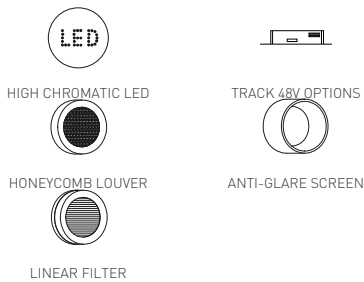

DIMENSIONS

ACCESSORIES

Name	COCO 48V SHORT DIM ON BOARD FLOOD 4000K WT
Reference	A4980732WT-S
Color	Textured white
RAL	9016
Category	TRACKLIGHTS

LIGHT SOURCE

Type	LED
Gross luminous flux	1340 lm
Colour temperature	4000 K - Other K, please consult
Chromatic stability	MacAdam Step 2
Colour Rendering Index	CRI > 90
Power	8,7 W
Current	500 mA
Efficacy	154 lm/W
LED lifespan	L80B10 > 55.000h

LIGHTING FIXTURE | PHOTOMETRIC DATA

Lighting efficiency	86%
Light beam angle	48°

LIGHTING FIXTURE | ELECTRICAL DATA

Driver	Included
Power values of the system	9,65 W
Voltage	48Vdc
Dimming	ON BOARD - Other DIM, please consult
Electrical insulation class	II

This special LED lighting source offers a much more attractive and intense colour range than a conventional LED, besides being much wider. Technically, this is possible thanks to a special LED setting that includes a «special saturation parameter», capable of highlighting the objects colours and materials in such a way that they seem more attractive within the visible light spectrum. To achieve this performance, in each case, the appropriate diode and specific phosphor coating are carefully selected.