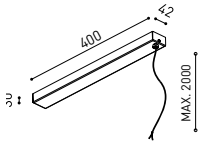

Straight Joiner 48V

A338-00-11

SURFACE SHORT 48V

Power Supply Case 48V

A338-00-29- | NT | WT | 150 W

220 V ~ 240 V  *To be installed aside 48V Surface Tracks
INCL

SUSPENSION SHORT 48V

Wired Power Supply Case 48V