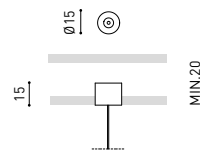

*For remote power supply

A338-00-27- | W | N |  NO DIM

A338-00-28- | W | N |  DIM

*For power supply inside the track

WIRE TRIMLESS ACCESSORIES

FEED

MAINS TRIMLESS*

A023-00-01- | W | N |  NO DIM

MAINS THICK TRIMLESS*

A023-00-02- | W | N |  DIM

 REMOTE  INCL  Ø20

FASTENING

STEEL CABLE TRIMLESS*

A023-00-05- | W | N |

 INCL  Ø20

MAINS TRIMLESS