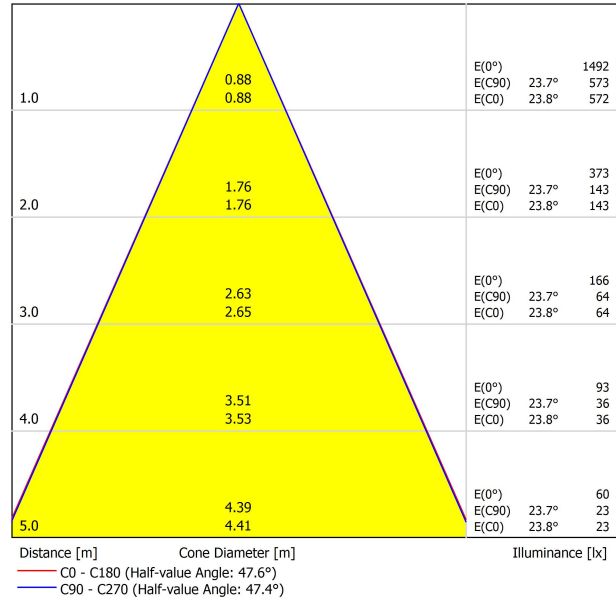

DIMENSIONS

ACCESSORIES

Name	COCO 48V SHORT DIM ON BOARD FLOOD 4000K WT
Reference	A4980732WT-S
Color	Textured white
RAL	9016
Category	TRACKLIGHTS

LIGHT SOURCE

Type	LED
Gross luminous flux	1340 lm
Colour temperature	4000 K - Other K, please consult
Chromatic stability	MacAdam Step 2
Colour Rendering Index	CRI > 90
Power	8,7 W
Current	500 mA
Efficacy	154 lm/W
LED lifespan	L80B10 > 55.000h

LIGHTING FIXTURE | PHOTOMETRIC DATA

Lighting efficiency	86%
Light beam angle	48°

LIGHTING FIXTURE | ELECTRICAL DATA

Driver	Included
Power values of the system	9,65 W
Voltage	48Vdc
Dimming	ON BOARD - Other DIM, please consult
Electrical insulation class	II

OTHER DATA

Sealing	IP20
Wireless control	Please Consult
Swivel angle	90°
Rotation angle	360°
Track type	Track 48V
Weight	189 g
Packaged weight	270 g
Packaging dimensions	210 x 164 x 57 mm
Units per package	1
Materials	Aluminium / Acrylonitrile Butadiene Styrene / Polycarbonate

POLAR DIAGRAM

CONICAL DIAGRAM

Vivid Model Colour Temperature	2700K	3000K	3500K	4000K	Light Pink
📖 Reading			•	•	
🥬 Fruits & Vegetables		•	•		
🍩 Bakery	•				
👤 Retail		•	•		
💄 Cosmetics			•	•	
🥩 Meat					•
🐟 Fish				•	
🐠 Seafood				•	•