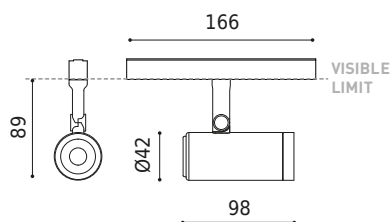

### DIMENSIONS

### LIGHTING FIXTURE | ELECTRICAL DATA

Sealing	IP20
Wireless control	Please Consult
Swivel angle	90°
Rotation angle	360°
Track type	Track 48V
Weight	189 g
Packaged weight	270 g
Packaging dimensions	210 x 164 x 57 mm
Units per package	1
Materials	Aluminium / Acrylonitrile Butadiene Styrene / Polycarbonate