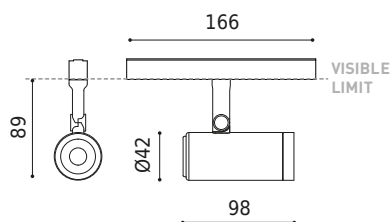

## DIMENSIONS

## LIGHTING FIXTURE | ELECTRICAL DATA

Sealing	IP20
Wireless control	Please Consult
Swivel angle	90°
Rotation angle	360°
Track type	Track 48V
Weight	189 g
Packaged weight	270 g
Packaging dimensions	210 x 164 x 57 mm
Units per package	1
Materials	Aluminium / Acrylonitrile Butadiene Styrene / Polycarbonate