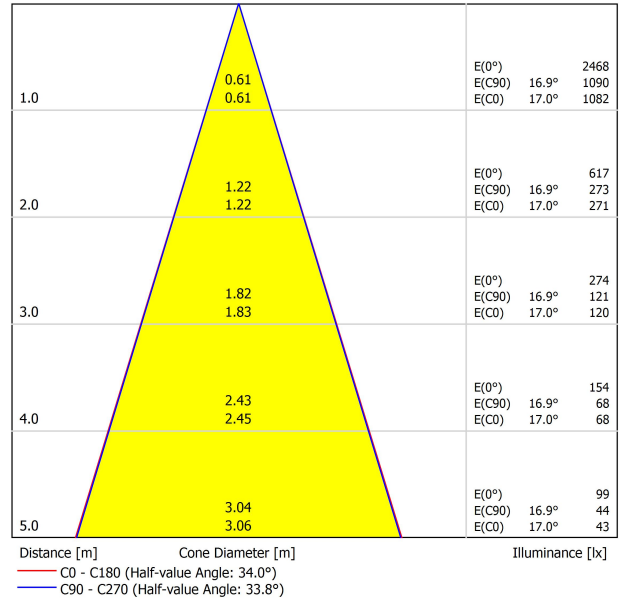

## PRODUCT

Type	LED
Gross luminous flux	1200 lm
Colour temperature	2700 K - Other K, please consult
Chromatic stability	MacAdam Step 2
Colour Rendering Index	CRI > 90
Power	8,7 W
Current	500 mA
Efficacy	138 lm/W
LED lifespan	L80B10 > 55.000h

## LIGHT SOURCE

Lighting efficiency	89%
Light beam angle	34°

## LIGHTING FIXTURE | ELECTRICAL DATA

Sealing	IP20
Wireless control	Please Consult
Swivel angle	90°
Rotation angle	360°
Track type	Track 48V
Weight	189 g
Packaged weight	270 g
Packaging dimensions	210 x 164 x 57 mm
Units per package	1
Materials	Aluminium / Acrylonitrile Butadiene Styrene / Polycarbonate

POLAR DIAGRAM

CONICAL DIAGRAM

Vivid Model Colour Temperature	2700K	3000K	3500K	4000K	Light Pink
📖 Reading			•	•	
🥬 Fruits & Vegetables		•	•		
🍞 Bakery	•				
👤 Retail		•	•		
💄 Cosmetics			•	•	
🥩 Meat					•
🐟 Fish				•	
🐠 Seafood				•	•