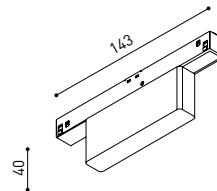

### DROP VOLTAGE TABLE

POWER (W)	CABLE SECTION (mm <sup>2</sup> )	CABLE LENGTH (m)			
		5	10	20	30
100	0,75	50	50	X	X
	1,5	50	50	40	25
150	0,75	40	15	X	X
	1,5	50	40	20	X

Live-End Connector 48V

A338-00-01- | W | N |

L-JOINT Connector 48V

A338-00-12- | W | N |

Corner 90° Connector One Plane 48V

A338-00-24- | W | N |

\*Not suitable for trimless version

Central Connector 48V

A338-00-02- | W | N |

Wireless Control 48V