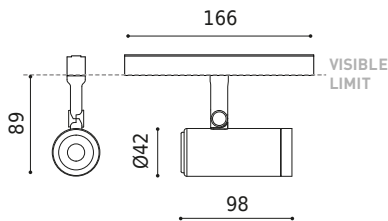

### DIMENSIONS

### OTHER DATA

Sealing	IP20
Wireless control	Please Consult
Swivel angle	90°
Rotation angle	360°
Track type	Track 48V
Weight	189 g
Packaged weight	270 g
Packaging dimensions	210 x 164 x 57 mm
Units per package	1
Materials	Aluminium / Acrylonitrile Butadiene Styrene / Polycarbonate