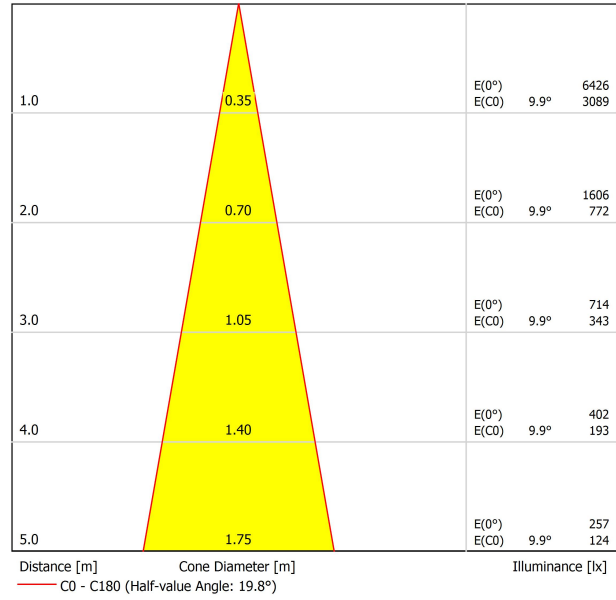

### LIGHT SOURCE

Type	LED
Gross luminous flux	1340 lm
Colour temperature	4000 K - Other K, please consult
Chromatic stability	MacAdam Step 2
Colour Rendering Index	CRI > 90
Power	8,7 W
Current	500 mA
Efficacy	154 lm/W
LED lifespan	L80B10 > 55.000h

### LIGHTING FIXTURE | PHOTOMETRIC DATA

Lighting efficiency	87%
Light beam angle	20°

### OTHER DATA

Sealing	IP20
Wireless control	Please Consult
Swivel angle	90°
Rotation angle	360°
Track type	Track 48V
Weight	189 g
Packaged weight	270 g
Packaging dimensions	210 x 164 x 57 mm
Units per package	1
Materials	Aluminium / Acrylonitrile Butadiene Styrene / Polycarbonate

POLAR DIAGRAM

CONICAL DIAGRAM

Vivid Model Colour Temperature	2700K	3000K	3500K	4000K	Light Pink
📖 Reading			•	•	
🥬 Fruits & Vegetables		•	•		
🍞 Bakery	•				
👤 Retail		•	•		
💄 Cosmetics			•	•	
🥩 Meat					•
🐟 Fish				•	
🐠 Seafood				•	•