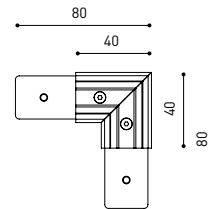

TRACK 48V SURFACE SHORT

Corner 90° One Plane