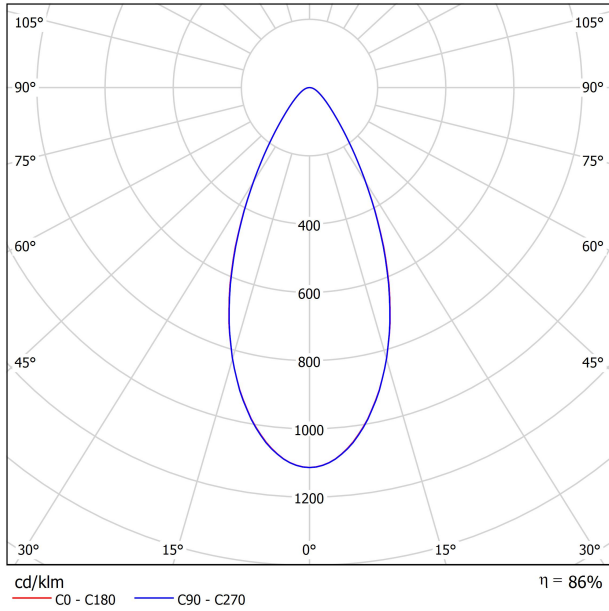

POLAR DIAGRAM