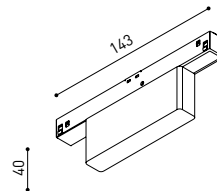

DROP VOLTAGE TABLE

POWER (W)	CABLE SECTION (mm ²)	CABLE LENGTH (m)			
		5	10	20	30
100	0,75	50	50	X	X
	1,5	50	50	40	25
150	0,75	40	15	X	X
	1,5	50	40	20	X

Live-End Connector 48V

A338-00-01- | W | N |

L-JOINT Connector 48V

A338-00-12- | W | N |

Corner 90° Connector One Plane 48V

A338-00-24- | W | N |

*Not suitable for trimless version

Central Connector 48V

A338-00-02- | W | N |

Wireless Control 48V

0434-01-31- | W | N | Casambi/AAG Stucchi App