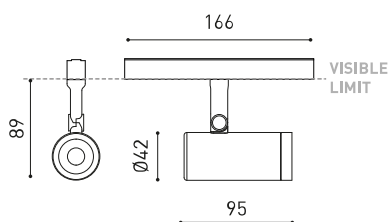

DIMENSIONS

ACCESSORIES

HIGH CHROMATIC LED

HONEYCOMB LOUVER

LINEAR FILTER

TRACK 48V OPTIONS

ANTI-GLARE SCREEN

Name	COCO 48V SHORT DIM DALI FLOOD 3000K NT
Reference	A4980231NT-S
Color	Textured black
RAL	9005
Category	TRACKLIGHTS

PRODUCT

Type	LED
Gross luminous flux	1250 lm
Colour temperature	3000 K - Other K, please consult
Chromatic stability	MacAdam Step 2
Colour Rendering Index	CRI > 90
Power	8,7 W
Current	500 mA
Efficacy	144 lm/W
LED lifespan	L80B10 > 55.000h

LIGHT SOURCE

Lighting efficiency	86%
Light beam angle	48°

LIGHTING FIXTURE | PHOTOMETRIC DATA

Driver	Included
Power values of the system	10,00 W
Voltage	48Vdc
Dimming	DALI - Other DIM, please consult
Electrical insulation class	II

LIGHTING FIXTURE | ELECTRICAL DATA

Sealing	IP20
Wireless control	Please Consult
Swivel angle	90°
Rotation angle	360°
Track type	Track 48V
Weight	154 g
Packaged weight	235 g
Packaging dimensions	210 x 164 x 57 mm
Units per package	1
Materials	Aluminium / Acrylonitrile Butadiene Styrene / Polycarbonate

OTHER DATA

A lightweight and powerful solution. Coco is a spotlight with a qualitative and uniform light distribution and provides great freedom of light emissions with four opening angles -flood, medium, spot and superspot - a 360° rotation and a 90° tilt. With an exceptional lm/V ratio, it can be fitted with various accessories: anti-glare honeycomb and anti-glare screen, which reduce glare to facilitate visual comfort, and the linear filter, which sets a linear light distribution. Coco invites one to interact with the light through a version with integrated dimmer, enabling one to adjust the desired intensity in each luminaire. Its tunable white version replicates the effects of natural light by regulating the intensity and colour temperature.