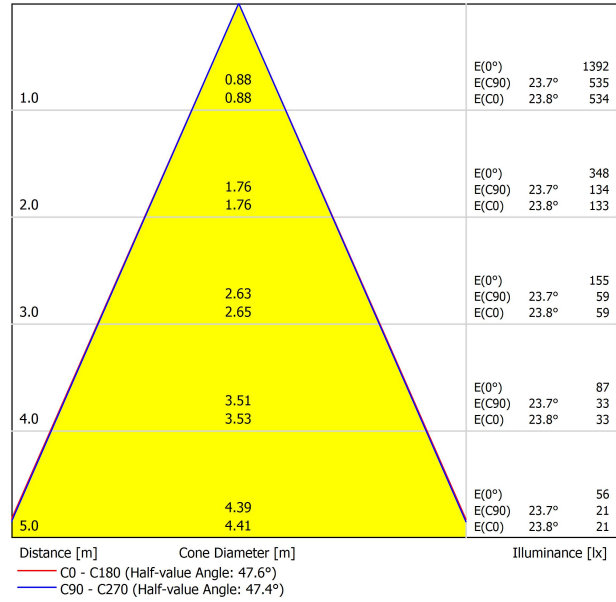

PRODUCT

Type	LED
Gross luminous flux	1250 lm
Colour temperature	3000 K - Other K, please consult
Chromatic stability	MacAdam Step 2
Colour Rendering Index	CRI > 90
Power	8,7 W
Current	500 mA
Efficacy	144 lm/W
LED lifespan	L80B10 > 55.000h

LIGHT SOURCE

Lighting efficiency	86%
Light beam angle	48°

LIGHTING FIXTURE | PHOTOMETRIC DATA

Driver	Included
Power values of the system	10,00 W
Voltage	48Vdc
Dimming	DALI - Other DIM, please consult
Electrical insulation class	II

LIGHTING FIXTURE | ELECTRICAL DATA

Sealing	IP20
Wireless control	Please Consult
Swivel angle	90°
Rotation angle	360°
Track type	Track 48V
Weight	154 g
Packaged weight	235 g
Packaging dimensions	210 x 164 x 57 mm
Units per package	1
Materials	Aluminium / Acrylonitrile Butadiene Styrene / Polycarbonate

POLAR DIAGRAM

CONICAL DIAGRAM

Vivid Model Colour Temperature	2700K	3000K	3500K	4000K	Light Pink
📖 Reading			•	•	
🥬 Fruits & Vegetables		•	•		
🍞 Bakery	•				
👤 Retail		•	•		
💄 Cosmetics			•	•	
🥩 Meat					•
🐟 Fish				•	
🐠 Seafood				•	•