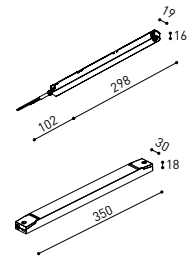

LIGHTING FIXTURE | ELECTRICAL DATA

Sealing	IP20
Wireless control	Please Consult
Swivel angle	90°
Rotation angle	360°
Track type	Track 48V
Weight	154 g
Packaged weight	235 g
Packaging dimensions	210 x 164 x 57 mm
Units per package	1
Materials	Aluminium / Acrylonitrile Butadiene Styrene / Polycarbonate

TRACK 48V SURFACE SHORT

Corner 90° One Plane

TRACK 48V SURFACE SHORT

TRACK 48V SURFACE SHORT 1m	A338-21-00- NT WT
TRACK 48V SURFACE SHORT 2m	A338-22-00- NT WT
TRACK 48V SURFACE SHORT 3m	A338-23-00- NT WT
TRACK 48V SURFACE SHORT Corner 90° One Plane	A338-24-00- NT WT

DROP VOLTAGE TABLE

POWER (W)	CABLE SECTION (mm ²)	CABLE LENGTH (m)			
		5	10	20	30
100	0,75	50	50	X	X
	1,5	50	50	40	25
150	0,75	40	15	X	X
	1,5	50	40	20	X

Live-End Connector 48V

A338-00-01- | W | N |

L-JOINT Connector 48V