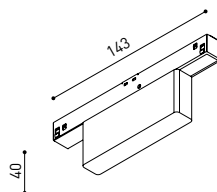

DROP VOLTAGE TABLE

POWER (W)	CABLE SECTION (mm ²)	CABLE LENGTH (m)			
		5	10	20	30
100	0,75	50	50	X	X
	1,5	50	50	40	25
150	0,75	40	15	X	X
	1,5	50	40	20	X

Live-End Connector 48V

A338-00-01- | W | N |

L-JOINT Connector 48V

A338-00-12- | W | N |

Corner 90° Connector One Plane 48V

A338-00-24- | W | N |

*Not suitable for trimless version

Central Connector 48V

A338-00-02- | W | N |

Wireless Control 48V

0434-01-31- | W | N | Casambi/AAG Stucchi App