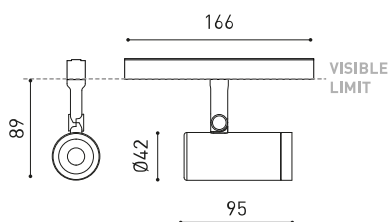

### DIMENSIONS

### LIGHTING FIXTURE | ELECTRICAL DATA

Sealing	IP20
Wireless control	Please Consult
Swivel angle	90°
Rotation angle	360°
Track type	Track 48V
Weight	154 g
Packaged weight	235 g
Packaging dimensions	210 x 164 x 57 mm
Units per package	1
Materials	Aluminium / Acrylonitrile Butadiene Styrene / Polycarbonate