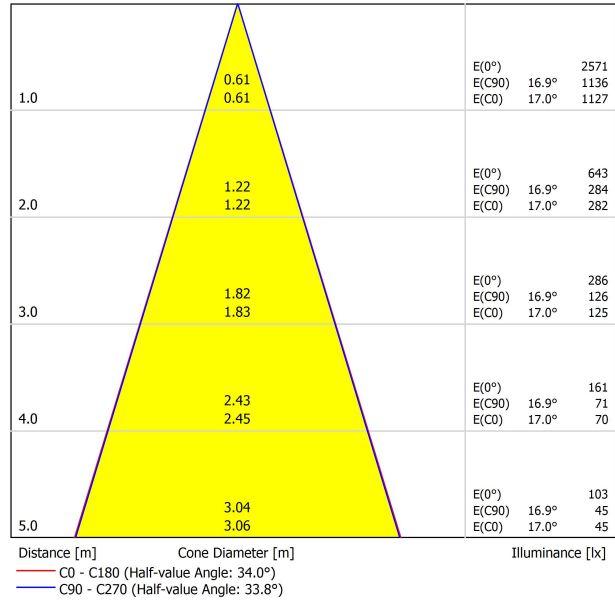

### LIGHT SOURCE

Lighting efficiency	89%
Light beam angle	34°

### LIGHTING FIXTURE | ELECTRICAL DATA

Sealing	IP20
Wireless control	Please Consult
Swivel angle	90°
Rotation angle	360°
Track type	Track 48V
Weight	154 g
Packaged weight	235 g
Packaging dimensions	210 x 164 x 57 mm
Units per package	1
Materials	Aluminium / Acrylonitrile Butadiene Styrene / Polycarbonate

POLAR DIAGRAM

CONICAL DIAGRAM

Vivid Model Colour Temperature	2700K	3000K	3500K	4000K	Light Pink
📖 Reading			•	•	
🥬 Fruits & Vegetables		•	•		
🍩 Bakery	•				
👤 Retail		•	•		
💄 Cosmetics			•	•	
🥩 Meat					•
🐟 Fish				•	
🐠 Seafood				•	•