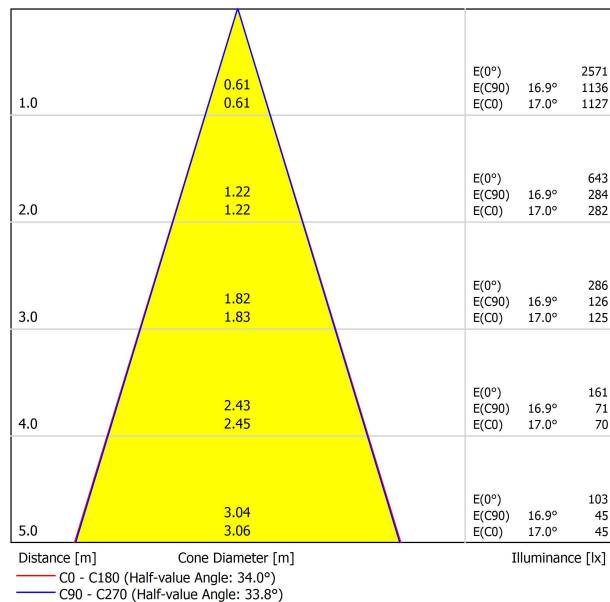

PRODUCT

Type	LED
Gross luminous flux	1250 lm
Colour temperature	3000 K - Other K, please consult
Chromatic stability	MacAdam Step 2
Colour Rendering Index	CRI > 90
Power	8,7 W
Current	500 mA
Efficacy	144 lm/W
LED lifespan	L80B10 > 55.000h

LIGHT SOURCE

Lighting efficiency	89%
Light beam angle	34°

LIGHTING FIXTURE | PHOTOMETRIC DATA

Driver	Included
Power values of the system	10,00 W
Voltage	48Vdc
Dimming	DALI - Other DIM, please consult
Electrical insulation class	II

LIGHTING FIXTURE | ELECTRICAL DATA

Sealing	IP20
Wireless control	Please Consult
Swivel angle	90°
Rotation angle	360°
Track type	Track 48V
Weight	154 g
Packaged weight	235 g
Packaging dimensions	210 x 164 x 57 mm
Units per package	1
Materials	Aluminium / Acrylonitrile Butadiene Styrene / Polycarbonate

POLAR DIAGRAM

CONICAL DIAGRAM

Vivid Model Colour Temperature	2700K	3000K	3500K	4000K	Light Pink
📖 Reading			•	•	
🥬 Fruits & Vegetables		•	•		
🍞 Bakery	•				
👤 Retail		•	•		
💄 Cosmetics			•	•	
🥩 Meat					•
🐟 Fish				•	
🐠 Seafood				•	•