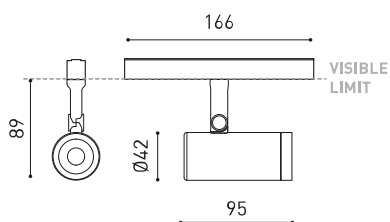

DIMENSIONS

ACCESSORIES

HIGH CHROMATIC LED

HONEYCOMB LOUVER

LINEAR FILTER

TRACK 48V OPTIONS

ANTI-GLARE SCREEN

Name	COCO 48V SHORT DIM DALI MEDIUM 3000K NT
Reference	A4980221NT-S
Color	Textured black
RAL	9005
Category	TRACKLIGHTS

PRODUCT

Type	LED
Gross luminous flux	1250 lm
Colour temperature	3000 K - Other K, please consult
Chromatic stability	MacAdam Step 2
Colour Rendering Index	CRI > 90
Power	8,7 W
Current	500 mA
Efficacy	144 lm/W
LED lifespan	L80B10 > 55.000h

LIGHT SOURCE

Lighting efficiency	89%
Light beam angle	34°

LIGHTING FIXTURE | PHOTOMETRIC DATA

Driver	Included
Power values of the system	10,00 W
Voltage	48Vdc
Dimming	DALI - Other DIM, please consult
Electrical insulation class	II

LIGHTING FIXTURE | ELECTRICAL DATA

Sealing	IP20
Wireless control	Please Consult
Swivel angle	90°
Rotation angle	360°
Track type	Track 48V
Weight	154 g
Packaged weight	235 g
Packaging dimensions	210 x 164 x 57 mm
Units per package	1
Materials	Aluminium / Acrylonitrile Butadiene Styrene / Polycarbonate

OTHER DATA

A lightweight and powerful solution. Coco is a spotlight with a qualitative and uniform light distribution and provides great freedom of light emissions with four opening angles - flood, medium, spot and superspot - a 360° rotation and a 90° tilt. With an exceptional lm/V ratio, it can be fitted with various accessories: anti-glare honeycomb and anti-glare screen, which reduce glare to facilitate visual comfort, and the linear filter, which sets a linear light distribution. Coco invites one to interact with the light through a version with integrated dimmer, enabling one to adjust the desired intensity in each luminaire. Its tunable white version replicates the effects of natural light by regulating the intensity and colour temperature.