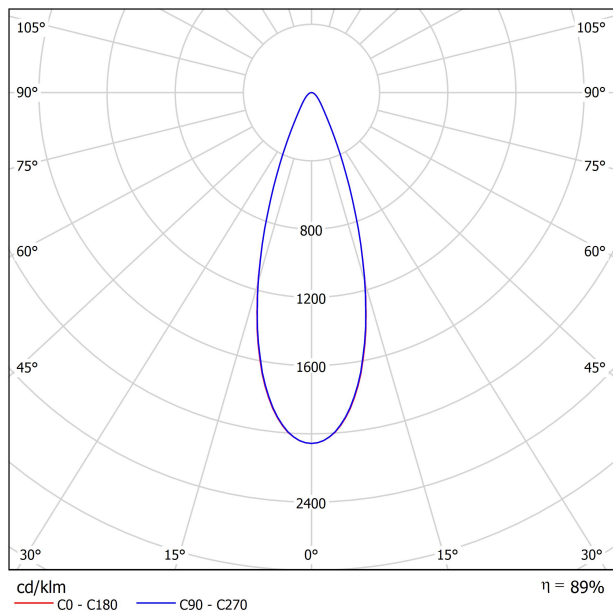

PRODUCT

Type	LED
Gross luminous flux	1250 lm
Colour temperature	3000 K - Other K, please consult
Chromatic stability	MacAdam Step 2
Colour Rendering Index	CRI > 90
Power	8,7 W
Current	500 mA
Efficacy	144 lm/W
LED lifespan	L80B10 > 55.000h

LIGHT SOURCE

Lighting efficiency	89%
Light beam angle	34°

LIGHTING FIXTURE | PHOTOMETRIC DATA

Driver	Included
Power values of the system	10,00 W
Voltage	48Vdc
Dimming	DALI - Other DIM, please consult
Electrical insulation class	II

LIGHTING FIXTURE | ELECTRICAL DATA

Sealing	IP20
Wireless control	Please Consult
Swivel angle	90°
Rotation angle	360°
Track type	Track 48V
Weight	154 g
Packaged weight	235 g
Packaging dimensions	210 x 164 x 57 mm
Units per package	1
Materials	Aluminium / Acrylonitrile Butadiene Styrene / Polycarbonate

POLAR DIAGRAM

CONICAL DIAGRAM

Vivid Model Colour Temperature	2700K	3000K	3500K	4000K	Light Pink
📖 Reading			•	•	
🥬 Fruits & Vegetables		•	•		
🍞 Bakery	•				
👤 Retail		•	•		
💄 Cosmetics			•	•	
🥩 Meat					•
🐟 Fish				•	
🐠 Seafood				•	•