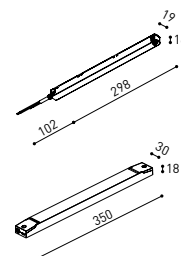

LIGHTING FIXTURE | ELECTRICAL DATA

Sealing	IP20
Wireless control	Please Consult
Swivel angle	90°
Rotation angle	360°
Track type	Track 48V
Weight	154 g
Packaged weight	235 g
Packaging dimensions	210 x 164 x 57 mm
Units per package	1
Materials	Aluminium / Acrylonitrile Butadiene Styrene / Polycarbonate

TRACK 48V SURFACE SHORT

Corner 90° One Plane

TRACK 48V SURFACE SHORT

TRACK 48V SURFACE SHORT 1m	A338-21-00- NT WT
TRACK 48V SURFACE SHORT 2m	A338-22-00- NT WT
TRACK 48V SURFACE SHORT 3m	A338-23-00- NT WT
TRACK 48V SURFACE SHORT Corner 90° One Plane	A338-24-00- NT WT

DROP VOLTAGE TABLE

POWER (W)	CABLE SECTION (mm ²)	CABLE LENGTH (m)			
		5	10	20	30
100	0,75	50	50	X	X
	1,5	50	50	40	25
150	0,75	40	15	X	X
	1,5	50	40	20	X

Live-End Connector 48V

A338-00-01- | W | N |

L-JOINT Connector 48V