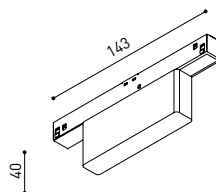

DROP VOLTAGE TABLE

POWER (W)	CABLE SECTION (mm ²)	CABLE LENGTH (m)			
		5	10	20	30
100	0,75	50	50	X	X
	1,5	50	50	40	25
150	0,75	40	15	X	X
	1,5	50	40	20	X

Live-End Connector 48V

A338-00-01- | W | N |

L-JOINT Connector 48V

A338-00-12- | W | N |

Corner 90° Connector One Plane 48V

A338-00-24- | W | N |

*Not suitable for trimless version

Central Connector 48V

A338-00-02- | W | N |

Wireless Control 48V

0434-01-31- | W | N | Casambi/AAG Stucchi App