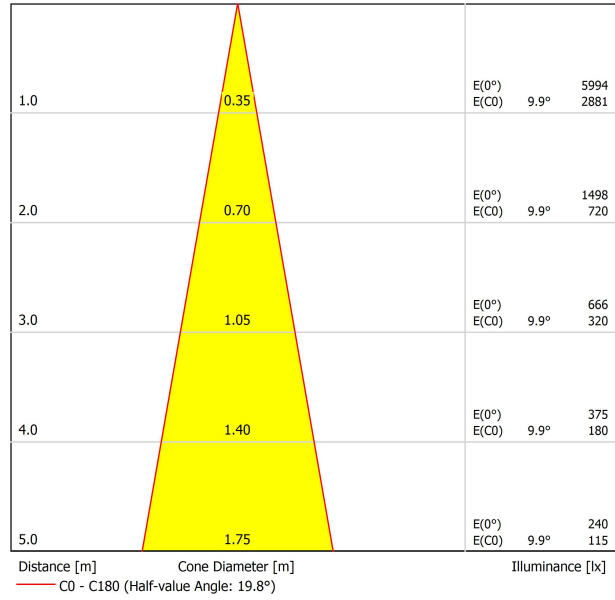

### PRODUCT

Type	LED
Gross luminous flux	1250 lm
Colour temperature	3000 K - Other K, please consult
Chromatic stability	MacAdam Step 2
Colour Rendering Index	CRI > 90
Power	8,7 W
Current	500 mA
Efficacy	144 lm/W
LED lifespan	L80B10 > 55.000h

### LIGHT SOURCE

Lighting efficiency	87%
Light beam angle	20°

### LIGHTING FIXTURE | ELECTRICAL DATA

Sealing	IP20
Wireless control	Please Consult
Swivel angle	90°
Rotation angle	360°
Track type	Track 48V
Weight	154 g
Packaged weight	235 g
Packaging dimensions	210 x 164 x 57 mm
Units per package	1
Materials	Aluminium / Acrylonitrile Butadiene Styrene / Polycarbonate

POLAR DIAGRAM

CONICAL DIAGRAM

Vivid Model Colour Temperature	2700K	3000K	3500K	4000K	Light Pink
📖 Reading			•	•	
🥬 Fruits & Vegetables		•	•		
🍞 Bakery	•				
👤 Retail		•	•		
💄 Cosmetics			•	•	
🥩 Meat					•
🐟 Fish				•	
🐠 Seafood				•	•