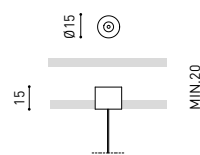

*For remote power supply

A338-00-27- | W | N | NO DIM

A338-00-28- | W | N | DIM

*For power supply inside the track

WIRE TRIMLESS ACCESSORIES

FEED

MAINS TRIMLESS*

A023-00-01- | W | N | NO DIM

MAINS THICK TRIMLESS*

A023-00-02- | W | N | DIM

REMOTE INCL Ø20

FASTENING

STEEL CABLE TRIMLESS*

A023-00-05- | W | N |

INCL Ø20

MAINS TRIMLESS