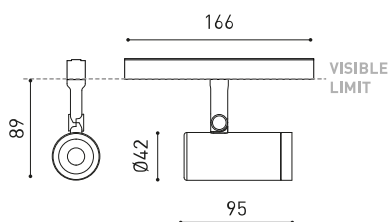

### DIMENSIONS

### OTHER DATA

Sealing	IP20
Wireless control	Please Consult
Swivel angle	90°
Rotation angle	360°
Track type	Track 48V
Weight	154 g
Packaged weight	235 g
Packaging dimensions	210 x 164 x 57 mm
Units per package	1
Materials	Aluminium / Acrylonitrile Butadiene Styrene / Polycarbonate