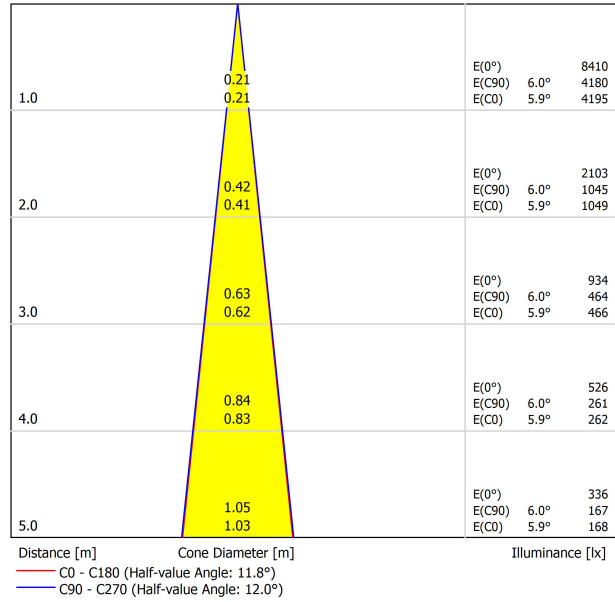

### LIGHTING FIXTURE | PHOTOMETRIC DATA

Lighting efficiency	66%
Light beam angle	12°

### OTHER DATA

Sealing	IP20
Wireless control	Please Consult
Swivel angle	90°
Rotation angle	360°
Track type	Track 48V
Weight	154 g
Packaged weight	235 g
Packaging dimensions	210 x 164 x 57 mm
Units per package	1
Materials	Aluminium / Acrylonitrile Butadiene Styrene / Polycarbonate

POLAR DIAGRAM

CONICAL DIAGRAM

Vivid Model Colour Temperature	2700K	3000K	3500K	4000K	Light Pink
📖 Reading			•	•	
🥬 Fruits & Vegetables		•	•		
🍩 Bakery	•				
👤 Retail		•	•		
💄 Cosmetics			•	•	
🥩 Meat					•
🐟 Fish				•	
🐠 Seafood				•	•