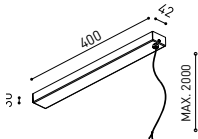

SUSPENSION SHORT 48V

Wired Power Supply Case 48V

A338-00-25- | NT | WT | 150 W NO DIM

A338-00-26- | NT | WT | 150 W DIM

220 V ~ 240 V ~ INCL