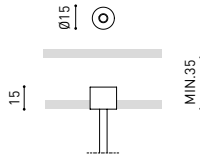

WIRE TRIMLESS ACCESSORIES

FEED

MAINS TRIMLESS*

A023-00-01- | W | N | NO DIM

MAINS THICK TRIMLESS*

A023-00-02- | W | N | DIM

REMOTE INCL Ø20