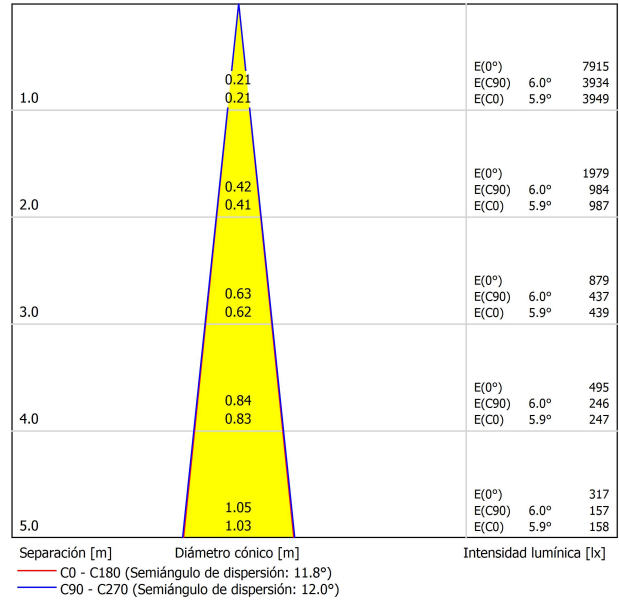

### LIGHT SOURCE

Type	LED
Gross luminous flux	800 lm
Colour temperature	3000 K - Other K, please consult
Chromatic stability	MacAdam Step 2
Colour Rendering Index	CRI > 90
Power	6 W
Current	500 mA
Efficacy	133 lm/W
LED lifespan	L80B10 > 55.000h

### LIGHTING FIXTURE | PHOTOMETRIC DATA

Lighting efficiency	66%
Light beam angle	12°

### OTHER DATA

Sealing	IP20
Wireless control	Please Consult
Swivel angle	90°
Rotation angle	360°
Track type	Track 48V
Weight	154 g
Packaged weight	235 g
Packaging dimensions	210 x 164 x 57 mm
Units per package	1
Materials	Aluminium / Acrylonitrile Butadiene Styrene / Polycarbonate

POLAR DIAGRAM

CONICAL DIAGRAM

Vivid Model Colour Temperature	2700K	3000K	3500K	4000K	Light Pink
📖 Reading			•	•	
🥬 Fruits & Vegetables		•	•		
🍞 Bakery	•				
👤 Retail		•	•		
💄 Cosmetics			•	•	
🥩 Meat					•
🐟 Fish				•	
🐠 Seafood				•	•