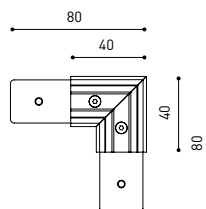

TRACK 48V SURFACE SHORT

Corner 90° One Plane