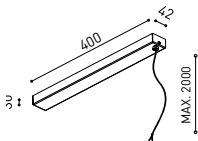

SUSPENSION SHORT 48V

Wired Power Supply Case 48V

A338-00-25- | NT | WT | 150 W NO DIM

A338-00-26- | NT | WT | 150 W DIM

220 V ~ 240 V ~ INCL