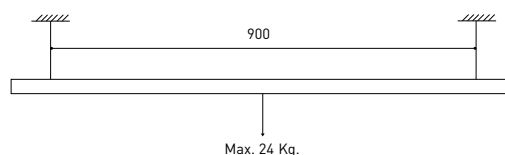

DROP VOLTAGE TABLE

POWER (W)	CABLE SECTION (mm²)	CABLE LENGTH (m)			
		5	10	20	30
100	0,75	50	50	X	X
	1,5	50	50	40	25
150	0,75	40	15	X	X
	1,5	50	40	20	X