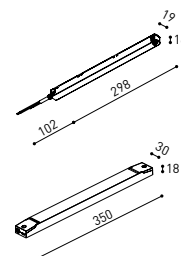

TRACK 48V SURFACE SHORT

TRACK 48V SURFACE SHORT 1m	A338-21-00- | NT | WT |
TRACK 48V SURFACE SHORT 2m	A338-22-00- | NT | WT |
TRACK 48V SURFACE SHORT 3m	A338-23-00- | NT | WT |
TRACK 48V SURFACE SHORT Corner 90° One Plane	A338-24-00- | NT | WT |

Electrical connection not included
Straight joiner included

	P	V	D
CONSTANT VOLTAGE LED POWER SUPPLY	0434-01-61 * | N |	100W	48V
	0434-01-62	150W	48V
			298 x 16 x 19 mm
			350 x 30 x 18 mm

220 V ~
240

*To be installed inside the track.