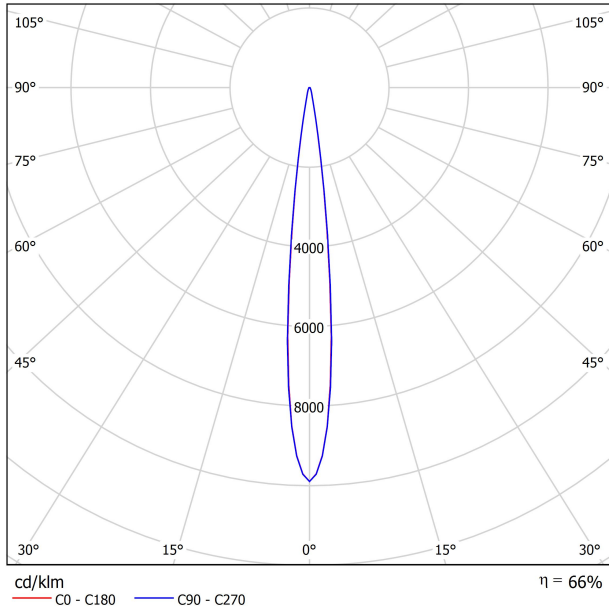

POLAR DIAGRAM