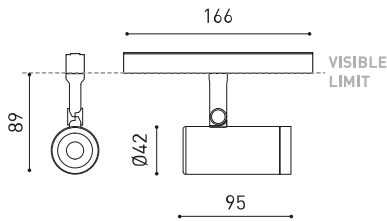

### DIMENSIONS

### OTHER DATA

Sealing	IP20
Wireless control	Please Consult
Swivel angle	90°
Rotation angle	360°
Track type	Track 48V
Weight	154 g
Packaged weight	235 g
Packaging dimensions	210 x 164 x 57 mm
Units per package	1
Materials	Aluminium / Acrylonitrile Butadiene Styrene / Polycarbonate