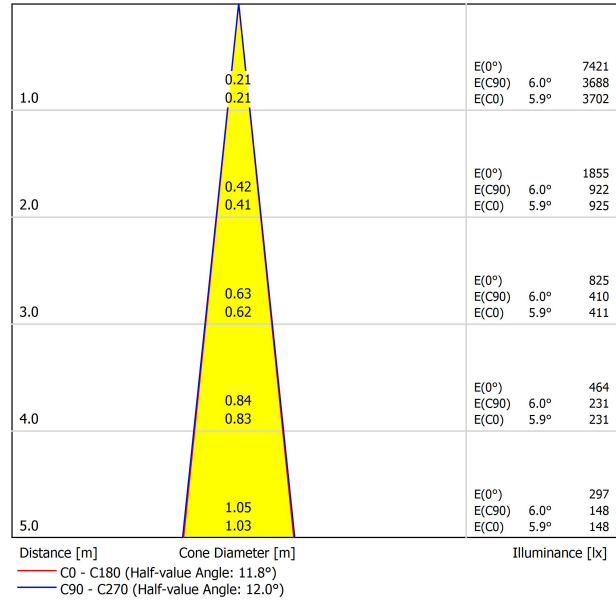

### LIGHT SOURCE

Type	LED
Gross luminous flux	750 lm
Colour temperature	2700 K - Other K, please consult
Chromatic stability	MacAdam Step 2
Colour Rendering Index	CRI > 90
Power	6 W
Current	500 mA
Efficacy	125 lm/W
LED lifespan	L80B10 > 55.000h

### LIGHTING FIXTURE | PHOTOMETRIC DATA

Lighting efficiency	66%
Light beam angle	12°

### OTHER DATA

Sealing	IP20
Wireless control	Please Consult
Swivel angle	90°
Rotation angle	360°
Track type	Track 48V
Weight	154 g
Packaged weight	235 g
Packaging dimensions	210 x 164 x 57 mm
Units per package	1
Materials	Aluminium / Acrylonitrile Butadiene Styrene / Polycarbonate

POLAR DIAGRAM

CONICAL DIAGRAM

Vivid Model Colour Temperature	2700K	3000K	3500K	4000K	Light Pink
📖 Reading			•	•	
🥬 Fruits & Vegetables		•	•		
🍞 Bakery	•				
👤 Retail		•	•		
💄 Cosmetics			•	•	
🥩 Meat					•
🐟 Fish				•	
🐠 Seafood				•	•