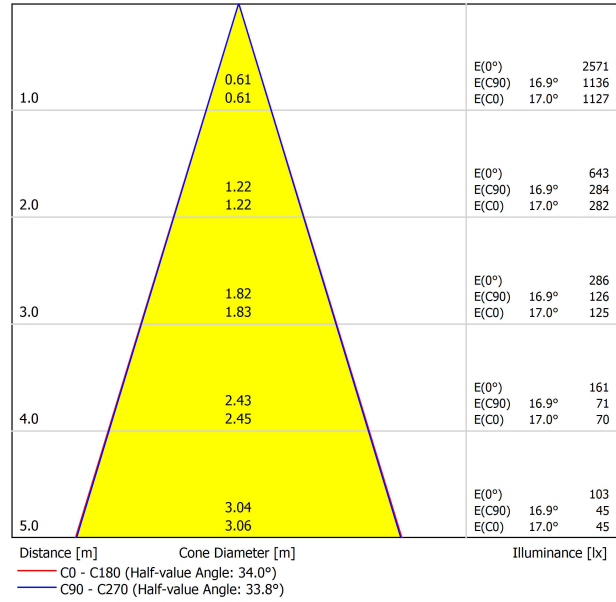

### LIGHT SOURCE

Type	LED
Gross luminous flux	1250 lm
Colour temperature	3000 K - Other K, please consult
Chromatic stability	MacAdam Step 2
Colour Rendering Index	CRI > 90
Power	8,7 W
Current	500 mA
Efficacy	144 lm/W
LED lifespan	L80B10 > 55.000h

### LIGHTING FIXTURE | PHOTOMETRIC DATA

Lighting efficiency	89%
Light beam angle	34°

### OTHER DATA

Sealing	IP20
Wireless control	Please Consult
Swivel angle	90°
Rotation angle	360°
Track type	Track 48V
Weight	154 g
Packaged weight	235 g
Packaging dimensions	210 x 164 x 57 mm
Units per package	1
Materials	Aluminium / Acrylonitrile Butadiene Styrene / Polycarbonate

POLAR DIAGRAM

CONICAL DIAGRAM

Vivid Model Colour Temperature	2700K	3000K	3500K	4000K	Light Pink
📖 Reading			•	•	
🥬 Fruits & Vegetables		•	•		
🍞 Bakery	•				
👤 Retail		•	•		
💄 Cosmetics			•	•	
🥩 Meat					•
🐟 Fish				•	
🐠 Seafood				•	•