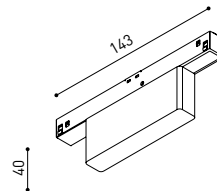

Wireless Control 48V

0434-01-31- | W | N | Casambi/AAG Stucchi App