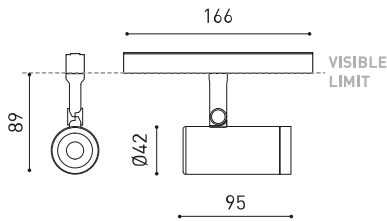

DIMENSIONS

ACCESSORIES

Name	COCO 48V SHORT SPOT 4000K NTW
Reference	A4980112NTW-S
Color	Textured black - White track
RAL	9005
Category	TRACKLIGHTS

LIGHT SOURCE

Type	LED
Gross luminous flux	1340 lm
Colour temperature	4000 K - Other K, please consult
Chromatic stability	MacAdam Step 2
Colour Rendering Index	CRI > 90
Power	8,7 W
Current	500 mA
Efficacy	154 lm/W
LED lifespan	L80B10 > 55.000h

LIGHTING FIXTURE | PHOTOMETRIC DATA

Lighting efficiency	87%
Light beam angle	20°

LIGHTING FIXTURE | ELECTRICAL DATA

Driver	Included
Power values of the system	9,61 W
Voltage	48Vdc
Dimming	No Dim - Other DIM, please consult
Electrical insulation class	II

OTHER DATA

Sealing	IP20
Wireless control	Please Consult
Swivel angle	90°
Rotation angle	360°
Track type	Track 48V
Weight	154 g
Packaged weight	235 g
Packaging dimensions	210 x 164 x 57 mm
Units per package	1
Materials	Aluminium / Acrylonitrile Butadiene Styrene / Polycarbonate

DROP VOLTAGE TABLE

POWER (W)	CABLE SECTION (mm ²)	CABLE LENGTH (m)			
		5	10	20	30
100	0,75	50	50	X	X
	1,5	50	50	40	25
150	0,75	40	15	X	X
	1,5	50	40	20	X

Live-End Connector 48V

A338-00-01- | W | N |

Central Connector 48V