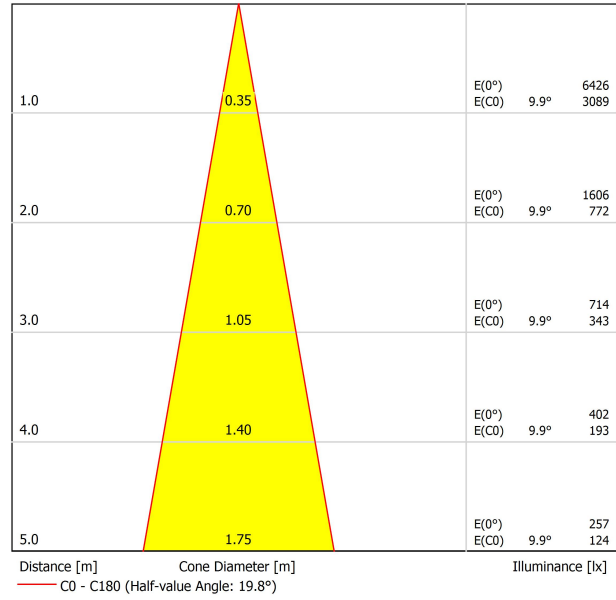

DIMENSIONS

ACCESSORIES

Name	COCO 48V SHORT SPOT 4000K NTW
Reference	A4980112NTW-S
Color	Textured black - White track
RAL	9005
Category	TRACKLIGHTS

LIGHT SOURCE

Type	LED
Gross luminous flux	1340 lm
Colour temperature	4000 K - Other K, please consult
Chromatic stability	MacAdam Step 2
Colour Rendering Index	CRI > 90
Power	8,7 W
Current	500 mA
Efficacy	154 lm/W
LED lifespan	L80B10 > 55.000h

LIGHTING FIXTURE | PHOTOMETRIC DATA

Lighting efficiency	87%
Light beam angle	20°

LIGHTING FIXTURE | ELECTRICAL DATA

Driver	Included
Power values of the system	9,61 W
Voltage	48Vdc
Dimming	No Dim - Other DIM, please consult
Electrical insulation class	II

OTHER DATA

Sealing	IP20
Wireless control	Please Consult
Swivel angle	90°
Rotation angle	360°
Track type	Track 48V
Weight	154 g
Packaged weight	235 g
Packaging dimensions	210 x 164 x 57 mm
Units per package	1
Materials	Aluminium / Acrylonitrile Butadiene Styrene / Polycarbonate

POLAR DIAGRAM

CONICAL DIAGRAM

Vivid Model Colour Temperature	2700K	3000K	3500K	4000K	Light Pink
📖 Reading			•	•	
🥬 Fruits & Vegetables		•	•		
🍞 Bakery	•				
👤 Retail		•	•		
💄 Cosmetics			•	•	
🥩 Meat					•
🐟 Fish				•	
🐠 Seafood				•	•