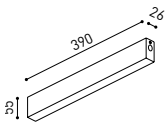

SURFACE SHORT 48V

Power Supply Case 48V

A338-00-29- | NT | WT | 150 W

220 V ~ 240 V ~ INCL *To be installed aside 48V Surface Tracks