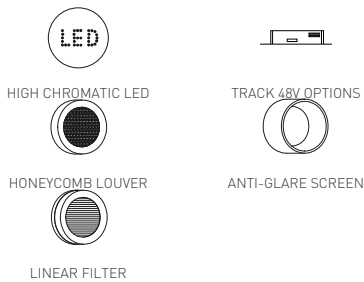

DIMENSIONS

ACCESSORIES

Name	COCO 48V SHORT SPOT 4000K NTW
Reference	A4980112NTW-S
Color	Textured black - White track
RAL	9005
Category	TRACKLIGHTS

LIGHT SOURCE

Type	LED
Gross luminous flux	1340 lm
Colour temperature	4000 K - Other K, please consult
Chromatic stability	MacAdam Step 2
Colour Rendering Index	CRI > 90
Power	8,7 W
Current	500 mA
Efficacy	154 lm/W
LED lifespan	L80B10 > 55.000h

LIGHTING FIXTURE | PHOTOMETRIC DATA

Lighting efficiency	87%
Light beam angle	20°

LIGHTING FIXTURE | ELECTRICAL DATA

Driver	Included
Power values of the system	9,61 W
Voltage	48Vdc
Dimming	No Dim - Other DIM, please consult
Electrical insulation class	II

This special LED lighting source offers a much more attractive and intense colour range than a conventional LED, besides being much wider. Technically, this is possible thanks to a special LED setting that includes a «special saturation parameter», capable of highlighting the objects colours and materials in such a way that they seem more attractive within the visible light spectrum. To achieve this performance, in each case, the appropriate diode and specific phosphor coating are carefully selected.