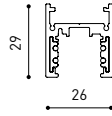

TRACK 48V SURFACE SHORT

Corner 90° One Plane

TRACK 48V SURFACE SHORT

TRACK 48V SURFACE SHORT 1m	A338-21-00- | NT | WT |
TRACK 48V SURFACE SHORT 2m	A338-22-00- | NT | WT |
TRACK 48V SURFACE SHORT 3m	A338-23-00- | NT | WT |
TRACK 48V SURFACE SHORT Corner 90° One Plane	A338-24-00- | NT | WT |

Electrical connection not included
Straight joiner included

	P	V	D	
CONSTANT VOLTAGE LED POWER SUPPLY	0434-01-61 * | N |	100W	48V	298 x 16 x 19 mm
	0434-01-62	150W	48V	350 x 30 x 18 mm

220 V ~
240

*To be installed inside the track.

DROP VOLTAGE TABLE

POWER (W)	CABLE SECTION (mm²)	CABLE LENGTH (m)			
		5	10	20	30
100	0,75	50	50	X	X
	1,5	50	50	40	25
150	0,75	40	15	X	X
	1,5	50	40	20	X

Live-End Connector 48V

A338-00-01- | W | N |

Central Connector 48V

A338-00-02- | W | N |

L-JOINT Connector 48V

A338-00-12- | W | N |

Wireless Control 48V

0434-01-31- | W | N | Casambi/AAG Stucchi App

Corner 90° Connector One Plane 48V

A338-00-24- | W | N |

*Not suitable for trimless version

Cover Gap 1m 48V

A338-00-30- | W | N |

COLOUR | N ■ RAL 9005 | W □ RAL 9016 | NT ■ RAL 9005 | WT □ RAL 9016 |