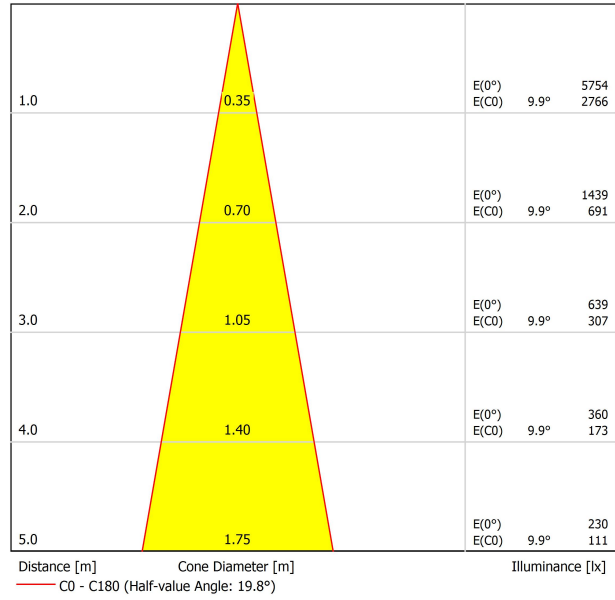

DIMENSIONS

ACCESSORIES

Name	COCO 48V SHORT SPOT 2700K WTW
Reference	A4980110WTW-S
Color	Textured white - White track
RAL	9016
Category	TRACKLIGHTS

LIGHT SOURCE

Type	LED
Gross luminous flux	1200 lm
Colour temperature	2700 K - Other K, please consult
Chromatic stability	MacAdam Step 2
Colour Rendering Index	CRI > 90
Power	8,7 W
Current	500 mA
Efficacy	138 lm/W
LED lifespan	L80B10 > 55.000h

LIGHTING FIXTURE | PHOTOMETRIC DATA

Lighting efficiency	87%
Light beam angle	20°

LIGHTING FIXTURE | ELECTRICAL DATA

Driver	Included
Power values of the system	9,61 W
Voltage	48Vdc
Dimming	No Dim - Other DIM, please consult
Electrical insulation class	II

OTHER DATA

Sealing	IP20
Wireless control	Please Consult
Swivel angle	90°
Rotation angle	360°
Track type	Track 48V
Weight	154 g
Packaged weight	235 g
Packaging dimensions	210 x 164 x 57 mm
Units per package	1
Materials	Aluminium / Acrylonitrile Butadiene Styrene / Polycarbonate

POLAR DIAGRAM

CONICAL DIAGRAM

Vivid Model Colour Temperature	2700K	3000K	3500K	4000K	Light Pink
📖 Reading			•	•	
🥬 Fruits & Vegetables		•	•		
🍞 Bakery	•				
👤 Retail		•	•		
💄 Cosmetics			•	•	
🥩 Meat					•
🐟 Fish				•	
🐠 Seafood				•	•