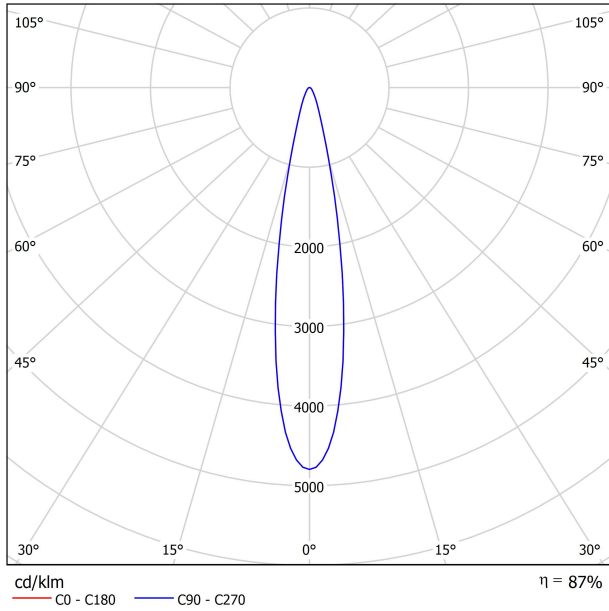

POLAR DIAGRAM