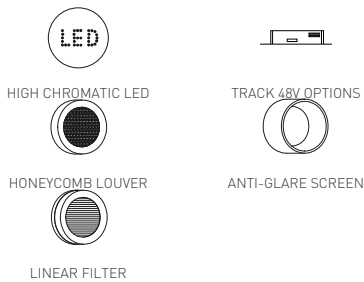

DIMENSIONS

ACCESSORIES

Name	COCO 48V SHORT SPOT 2700K WTW
Reference	A4980110WTW-S
Color	Textured white - White track
RAL	9016
Category	TRACKLIGHTS

LIGHT SOURCE

Type	LED
Gross luminous flux	1200 lm
Colour temperature	2700 K - Other K, please consult
Chromatic stability	MacAdam Step 2
Colour Rendering Index	CRI > 90
Power	8,7 W
Current	500 mA
Efficacy	138 lm/W
LED lifespan	L80B10 > 55.000h

LIGHTING FIXTURE | PHOTOMETRIC DATA

Lighting efficiency	87%
Light beam angle	20°

LIGHTING FIXTURE | ELECTRICAL DATA

Driver	Included
Power values of the system	9,61 W
Voltage	48Vdc
Dimming	No Dim - Other DIM, please consult
Electrical insulation class	II

This special LED lighting source offers a much more attractive and intense colour range than a conventional LED, besides being much wider. Technically, this is possible thanks to a special LED setting that includes a «special saturation parameter», capable of highlighting the objects colours and materials in such a way that they seem more attractive within the visible light spectrum. To achieve this performance, in each case, the appropriate diode and specific phosphor coating are carefully selected.