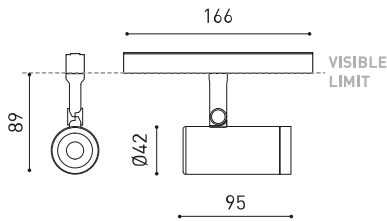

DIMENSIONS

ACCESSORIES

Name	COCO 48V SHORT SPOT 2700K WTW
Reference	A4980110WTW-S
Color	Textured white - White track
RAL	9016
Category	TRACKLIGHTS

LIGHT SOURCE

Type	LED
Gross luminous flux	1200 lm
Colour temperature	2700 K - Other K, please consult
Chromatic stability	MacAdam Step 2
Colour Rendering Index	CRI > 90
Power	8,7 W
Current	500 mA
Efficacy	138 lm/W
LED lifespan	L80B10 > 55.000h

LIGHTING FIXTURE | PHOTOMETRIC DATA

Lighting efficiency	87%
Light beam angle	20°

LIGHTING FIXTURE | ELECTRICAL DATA

Driver	Included
Power values of the system	9,61 W
Voltage	48Vdc
Dimming	No Dim - Other DIM, please consult
Electrical insulation class	II

OTHER DATA

Sealing	IP20
Wireless control	Please Consult
Swivel angle	90°
Rotation angle	360°
Track type	Track 48V
Weight	154 g
Packaged weight	235 g
Packaging dimensions	210 x 164 x 57 mm
Units per package	1
Materials	Aluminium / Acrylonitrile Butadiene Styrene / Polycarbonate

DROP VOLTAGE TABLE

POWER (W)	CABLE SECTION (mm ²)	CABLE LENGTH (m)			
		5	10	20	30
100	0,75	50	50	X	X
	1,5	50	50	40	25
150	0,75	40	15	X	X
	1,5	50	40	20	X

Live-End Connector 48V

A338-00-01- | W | N |

Central Connector 48V