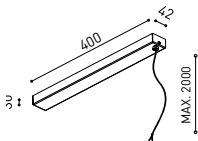

Straight Joiner 48V

A338-00-11

SURFACE SHORT 48V

Power Supply Case 48V

A338-00-29- | NT | WT | 150 W

220 V ~ 240 V ~ INCL *To be installed aside 48V Surface Tracks

SUSPENSION SHORT 48V

Wired Power Supply Case 48V