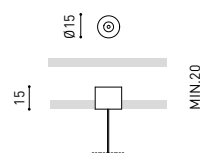

*For remote power supply

A338-00-27- | W | N | NO DIM

A338-00-28- | W | N | DIM

*For power supply inside the track

WIRE TRIMLESS ACCESSORIES

FEED

MAINS TRIMLESS*

A023-00-01- | W | N | NO DIM

MAINS THICK TRIMLESS*

A023-00-02- | W | N | DIM

REMOTE INCL Ø20

FASTENING

STEEL CABLE TRIMLESS*

A023-00-05- | W | N |

INCL Ø20

MAINS TRIMLESS