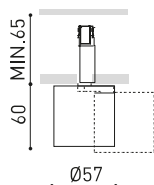

DIMENSIONS

ACCESSORIES

Name	MAGNETIC 24V FLIP FLOOD 3000K WT
Reference	A4920021WT
Color	Textured white - Other colours, please consult
RAL	9016
Category	CEILING RECESSED

PRODUCT

Type	LED
Gross luminous flux	670 lm
Colour temperature	3000 K
Chromatic stability	MacAdam Step 2
Colour Rendering Index	CRI > 90
Power	6 W
Current	500 mA
Efficacy	112 lm/W
LED lifespan	L80B10 > 50.000h

LIGHT SOURCE

Lighting efficiency	84%
Light beam angle	40°

LIGHTING FIXTURE | PHOTOMETRIC DATA

Driver	Included
Power values of the system	6,79 W
Voltage	24Vdc
Dimming	No Dim
Electrical insulation class	II

LIGHTING FIXTURE | ELECTRICAL DATA

Sealing	IP20
Wireless control	Please Consult
Swivel angle	90°
Rotation angle	360°
Weight	175 g
Packaged weight	225 g
Packaging dimensions	96 x 91 x 103 mm
Units per package	1
Materials	Aluminium / Acrylonitrile Butadiene Styrene / Polycarbonate

OTHER DATA

In an almost mimic exercise with architectural elements, the Flip Magnetic version represents the simplest form of its product family. A recessed ceiling luminaire which conceals its base and offers a free moving cylindrical body.