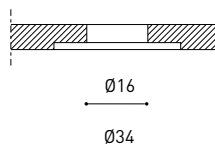

OTHER DATA

Sealing	IP20
Wireless control	Please Consult
Swivel angle	90°
Rotation angle	360°
Weight	175 g
Packaged weight	225 g
Packaging dimensions	96 x 91 x 103 mm
Units per package	1
Materials	Aluminium / Acrylonitrile Butadiene Styrene / Polycarbonate

24V

TO BE INSTALLED ON REMOTE

DROP VOLTAGE TABLE

POWER (W)	CABLE SECTION (mm ²)	CABLE LENGTH (m)
60	0,75	30
	1,5	30
100	0,75	20
	1,5	30

INSTALLATION GUIDE

https://youtu.be/sa_xAgj4ji4

PRODUCT	
Model	Trimless Tool D16 X D34 MM
Reference	A478-00-00
Category	Accessories