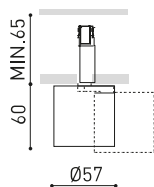

DIMENSIONS

ACCESSORIES

PRODUCT

Name	MAGNETIC 24V FLIP SPOT 3000K WT
Reference	A4920011WT
Color	Textured white - Other colours, please consult
RAL	9016
Category	CEILING RECESSED

LIGHT SOURCE

Type	LED
Gross luminous flux	670 lm
Colour temperature	3000 K
Chromatic stability	MacAdam Step 2
Colour Rendering Index	CRI > 90
Power	6 W
Current	500 mA
Efficacy	112 lm/W
LED lifespan	L80B10 > 50.000h

LIGHTING FIXTURE | PHOTOMETRIC DATA

Lighting efficiency	89%
Light beam angle	18°

LIGHTING FIXTURE | ELECTRICAL DATA

Driver	Included
Power values of the system	6,79 W
Voltage	24Vdc
Dimming	No Dim
Electrical insulation class	II

OTHER DATA

Sealing	IP20
Wireless control	Please Consult
Swivel angle	90°
Rotation angle	360°
Weight	175 g
Packaged weight	225 g
Packaging dimensions	96 x 91 x 103 mm
Units per package	1
Materials	Aluminium / Acrylonitrile Butadiene Styrene / Polycarbonate

In an almost mimic exercise with architectural elements, the Flip Magnetic version represents the simplest form of its product family. A recessed ceiling luminaire which conceals its base and offers a free moving cylindrical body.