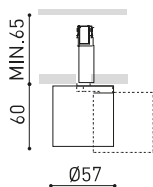

DIMENSIONS

ACCESSORIES

PRODUCT

Name	MAGNETIC 24V FLIP SPOT 2700K NT
Reference	A4920010NT
Color	Textured black - Other colours, please consult
RAL	9005
Category	CEILING RECESSED

LIGHT SOURCE

Type	LED
Gross luminous flux	640 lm
Colour temperature	2700 K
Chromatic stability	MacAdam Step 2
Colour Rendering Index	CRI > 90
Power	6 W
Current	500 mA
Efficacy	107 lm/W
LED lifespan	L80B10 > 50.000h

LIGHTING FIXTURE | PHOTOMETRIC DATA

Lighting efficiency	89%
Light beam angle	18°

LIGHTING FIXTURE | ELECTRICAL DATA

Driver	Included
Power values of the system	6,79 W
Voltage	24Vdc
Dimming	No Dim
Electrical insulation class	II

OTHER DATA

Sealing	IP20
Wireless control	Please Consult
Swivel angle	90°
Rotation angle	360°
Weight	175 g
Packaged weight	225 g
Packaging dimensions	96 x 91 x 103 mm
Units per package	1
Materials	Aluminium / Acrylonitrile Butadiene Styrene / Polycarbonate

In an almost mimic exercise with architectural elements, the Flip Magnetic version represents the simplest form of its product family. A recessed ceiling luminaire which conceals its base and offers a free moving cylindrical body.