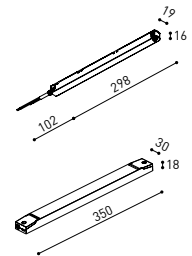

TRACK 48V SURFACE SHORT

TRACK 48V SURFACE SHORT 1m	A338-21-00- | NT | WT |
TRACK 48V SURFACE SHORT 2m	A338-22-00- | NT | WT |
TRACK 48V SURFACE SHORT 3m	A338-23-00- | NT | WT |
TRACK 48V SURFACE SHORT Corner 90° One Plane	A338-24-00- | NT | WT |

Electrical connection not included
Straight joiner included

	P	V	D
CONSTANT VOLTAGE LED POWER SUPPLY	0434-01-61 * | N |	100W	48V
	0434-01-62	150W	48V
			298 x 16 x 19 mm
			350 x 30 x 18 mm

220 V ~
240

*To be installed inside the track.