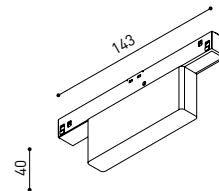

Wireless Control 48V

0434-01-31- | W | N | Casambi/AAG Stucchi App