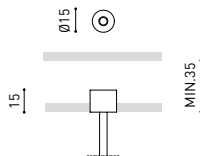

WIRE TRIMLESS ACCESSORIES

FEED

MAINS TRIMLESS*

A023-00-01- | W | N | NO DIM

MAINS THICK TRIMLESS*

A023-00-02- | W | N | DIM

REMOTE INCL Ø20