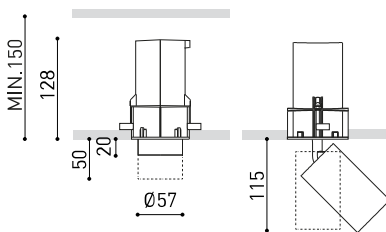

### DIMENSIONS

### OTHER DATA

|                        |   |
|------------------------|---|
| Sealing                | IP20  |
| Wireless control       | Please Consult  |
| Emergency power supply | Please Consult  |
| Recess measurements    | Ø79 mm  |
| Swivel angle           | 90°   |
| Rotation angle         | 360°  |
| Weight                 | 715 g   |
| Packaged weight        | 845 g   |
| Packaging dimensions   | 206 x 144 x 110 mm  |
| Units per package      | 1   |
| Materials              | Aluminium / Acrylonitrile Butadiene Styrene / Polycarbonate |

## PRODUCT

|           |                                   |
|-----------|-----------------------------------|
| Model     | Trimless Tool <b>D79 X D86 MM</b> |
| Reference | A478-00-04                        |
| Category  | Accessories                       |