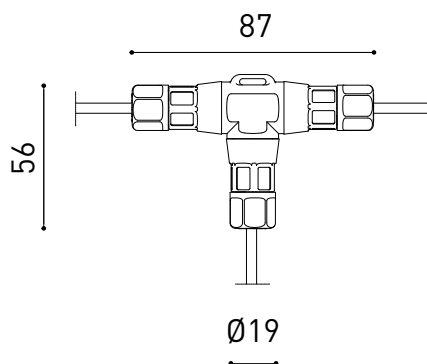

557 g

552 x 147 x 147 mm

1

Stainless Steel (AISI 304) / Aluminium / Polycarbonate

Lighting efficiency

Light beam angle

Driver

Voltage

POLAR DIAGRAM

CONICAL DIAGRAM

		P	V	D (A x B x C)	
24V Power Supply	ON/OFF	0434-01-37	60W	24V	180 x 52 x 30mm
		0433-10-22	100W	24V	295 x 43 x 30mm
220 V~ 240		TO BE INSTALLED ON REMOTE			

		P	V	D (A x B x C)	
24V Dimmer		0433-01-32	DALI/PUSH	24V	181 x 42 x 20mm
		0433-01-33	CASAMBI	24V	172 x 42 x 20mm
		0434-01-64	WIFI	24V	105 x 44 x 23mm
24V		TO BE INSTALLED ON REMOTE			

DROPVOLTAGE TABLE

POWER (W)	CABLE SECTION (mm ²)	CABLE LENGHT (m)			
		<25	<50	<75	<100
60	0,75	✓	✓	✗	✗
	1,5	✓	✓	✓	✓
100	0,75	✓	✗	✗	✗
	1,5	✓	✓	✓	✗

IP67 CONNECTOR

ARKOSLIGHT®

OPTIONAL ACCESSORY

PRODUCT	
Model	Connector IP67
Reference	0434-01- 67 N
Category	Accessories

For cable $\text{Ø}3,5 - 7,5\text{mm}$ | section $\leq 1,5\text{mm}^2$

IP67 CONNECTOR

ARKOSLIGHT

OPTIONAL ACCESSORY

	PRODUCT
Model	Connector IP67 T-Shape
Reference	0434-01- 68 N
Category	Accessories

For cable Ø3,5 - 7,5mm | section ≤ 1,5mm²