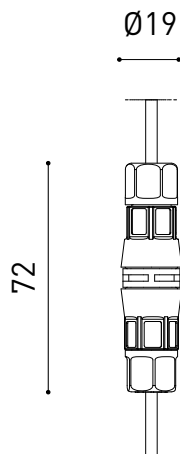

IP67 CONNECTOR

ARKOSLIGHT®

OPTIONAL ACCESSORY

PRODUCT	
Model	Connector IP67
Reference	0434-01- 67 | N |
Category	Accessories