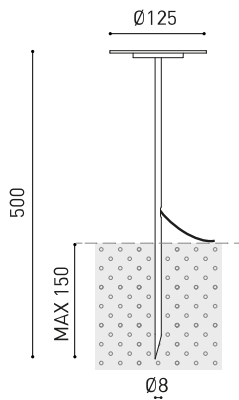

DIMENSIONS

ACCESSORIES

DRIVER OPTIONS

CONNECTOR IP67

Name	YORU SPIKE 24V 3000K 50CM NT
Reference	A4752001NT
Color	Textured black
RAL	9005
Category	OUTDOOR

PRODUCT

YORU SPIKE 24V 3000K 50CM NT

A4752001NT

557 g

552 x 147 x 147 mm

1

Stainless Steel (AISI 304) / Aluminium / Polycarbonate

Lighting efficiency

Light beam angle

Driver

Voltage

POLAR DIAGRAM

CONICAL DIAGRAM

		P	V	D (A x B x C)	
24V Power Supply	ON/OFF	0434-01-37	60W	24V	180 x 52 x 30mm
		0433-10-22	100W	24V	295 x 43 x 30mm
220 V~ 240		TO BE INSTALLED ON REMOTE			

		P	V	D (A x B x C)	
24V Dimmer		0433-01-32	DALI/PUSH	24V	181 x 42 x 20mm
		0433-01-33	CASAMBI	24V	172 x 42 x 20mm
		0434-01-64	WIFI	24V	105 x 44 x 23mm
24V		TO BE INSTALLED ON REMOTE			