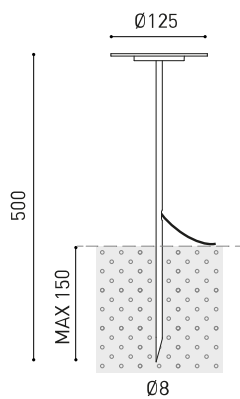

DIMENSIONS

ACCESSORIES

DRIVER OPTIONS

CONNECTOR IP67

Name	YORU SPIKE 24V 2700K 50CM WT
Reference	A4752000WT
Color	Textured white
RAL	9016
Category	OUTDOOR

PRODUCT

Type	LED
Gross luminous flux	400 lm
Colour temperature	2700 K
Chromatic stability	MacAdam Step 2
Colour Rendering Index	CRI > 90
Power	3 W
Efficacy	133 lm/W
LED lifespan	L80B10 > 60.000h

Sealing	IP65
Outdoor Use	Yes
Weight	280 g
Packaged weight	557 g
Packaging dimensions	552 x 147 x 147 mm
Units per package	1
Materials	Stainless Steel (AISI 304) / Aluminium / Polycarbonate

OTHER DATA

Yoru's presence is ethereal and sinuous, almost sculptural. Its warm and perfectly expressed light makes everything around it more genuine and deeper. Now its design goes outdoors with a waterproof version designed to bloom as ambient light points in the garden, composing water lily silhouettes at two different heights.

POLAR DIAGRAM

CONICAL DIAGRAM

			P	V	D (A x B x C)
24V Power Supply	ON/OFF	0434-01-37	60W	24V	180 x 52 x 30mm
		0433-10-22	100W	24V	295 x 43 x 30mm
220 V~ 240					TO BE INSTALLED ON REMOTE

			P	V	D (A x B x C)
24V Dimmer		0433-01-32	DALI/PUSH	24V	181 x 42 x 20mm
		0433-01-33	CASAMBI	24V	172 x 42 x 20mm
		0434-01-64	WIFI	24V	105 x 44 x 23mm
24V					TO BE INSTALLED ON REMOTE

DROPVOLTAGE TABLE

POWER (W)	CABLE SECTION (mm ²)	CABLE LENGHT (m)			
		<25	<50	<75	<100
60	0,75	✓	✓	✗	✗
	1,5	✓	✓	✓	✓
100	0,75	✓	✗	✗	✗
	1,5	✓	✓	✓	✗

IP67 CONNECTOR

ARKOSLIGHT®

OPTIONAL ACCESSORY

PRODUCT	
Model	Connector IP67
Reference	0434-01- 67 N
Category	Accessories