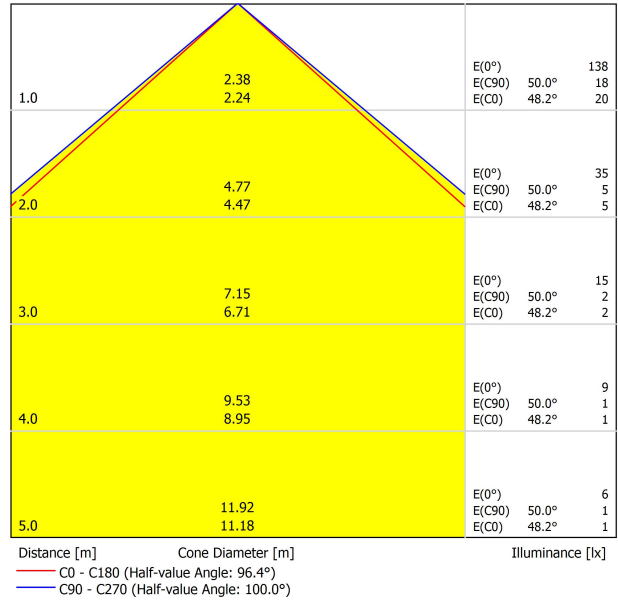

CONICAL DIAGRAM