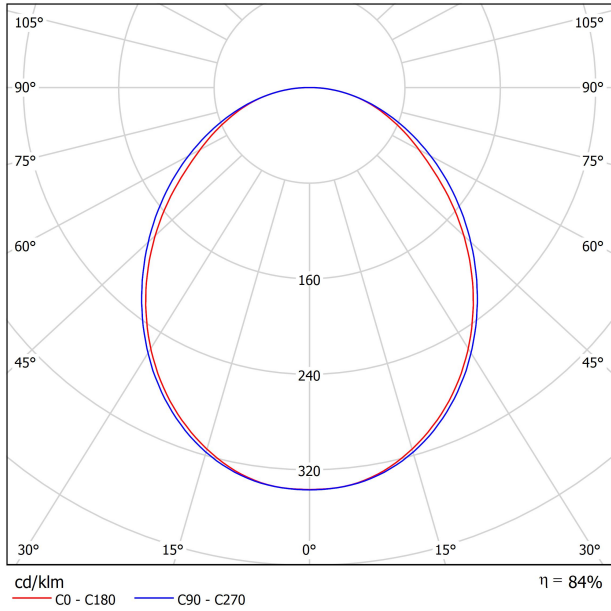

POLAR DIAGRAM