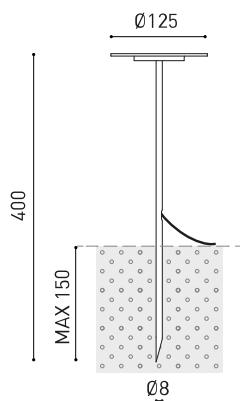

DIMENSIONS

ACCESSORIES

DRIVER OPTIONS

CONNECTOR IP67

Name	YORU SPIKE 24V 3000K 40CM WT
Reference	A4751001WT
Color	Textured white
RAL	9016
Category	OUTDOOR

PRODUCT

Type	LED
Gross luminous flux	410 lm
Colour temperature	3000 K
Chromatic stability	MacAdam Step 2
Colour Rendering Index	CRI >90
Power	3 W
Efficacy	137 lm/W
LED lifespan	L80B10 >60.000h

Sealing	IP65
Outdoor Use	Yes
Weight	250 g
Packaged weight	527 g
Packaging dimensions	552 x 147 x 147 mm
Units per package	1
Materials	Stainless Steel (AISI 304) / Aluminium / Polycarbonate

OTHER DATA

Yoru's presence is ethereal and sinuous, almost sculptural. Its warm and perfectly expressed light makes everything around it more genuine and deeper. Now its design goes outdoors with a waterproof version designed to bloom as ambient light points in the garden, composing water lily silhouettes at two different heights.

POLAR DIAGRAM

CONICAL DIAGRAM

		P	V	D (A x B x C)	
24V Power Supply	ON/OFF	0434-01-37	60W	24V	180 x 52 x 30mm
		0433-10-22	100W	24V	295 x 43 x 30mm
220 V~ 240		TO BE INSTALLED ON REMOTE			

		P	V	D (A x B x C)	
24V Dimmer		0433-01-32	DALI/PUSH	24V	181 x 42 x 20mm
		0433-01-33	CASAMBI	24V	172 x 42 x 20mm
		0434-01-64	WIFI	24V	105 x 44 x 23mm
24V		TO BE INSTALLED ON REMOTE			

DROPVOLTAGE TABLE

POWER (W)	CABLE SECTION (mm <sup>2</sup> )	CABLE LENGHT (m)			
		<25	<50	<75	<100
60	0,75	✓	✓	✗	✗
	1,5	✓	✓	✓	✓
100	0,75	✓	✗	✗	✗
	1,5	✓	✓	✓	✗