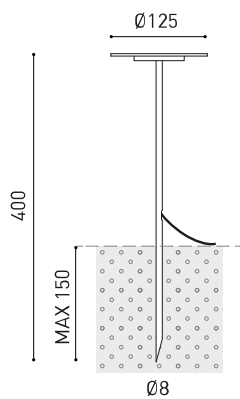

DIMENSIONS

ACCESSORIES

DRIVER OPTIONS

CONNECTOR IP67

Name	YORU SPIKE 24V 3000K 40CM NT
Reference	A4751001NT
Color	Textured black
RAL	9005
Category	OUTDOOR

PRODUCT

Type	LED
Gross luminous flux	410 lm
Colour temperature	3000 K
Chromatic stability	MacAdam Step 2
Colour Rendering Index	CRI >90
Power	3 W
Efficacy	137 lm/W
LED lifespan	L80B10 >60.000h

Sealing	IP65
Outdoor Use	Yes
Weight	250 g
Packaged weight	527 g
Packaging dimensions	552 x 147 x 147 mm
Units per package	1
Materials	Stainless Steel (AISI 304) / Aluminium / Polycarbonate

OTHER DATA

Yoru's presence is ethereal and sinuous, almost sculptural. Its warm and perfectly expressed light makes everything around it more genuine and deeper. Now its design goes outdoors with a waterproof version designed to bloom as ambient light points in the garden, composing water lily silhouettes at two different heights.

POLAR DIAGRAM

CONICAL DIAGRAM

			P	V	D (A x B x C)
24V Power Supply	ON/OFF	0434-01-37	60W	24V	180 x 52 x 30mm
		0433-10-22	100W	24V	295 x 43 x 30mm
					TO BE INSTALLED ON REMOTE

220 V~  
240

			P	V	D (A x B x C)
24V Dimmer		0433-01-32	DALI/PUSH	24V	181 x 42 x 20mm
		0433-01-33	CASAMBI	24V	172 x 42 x 20mm
		0434-01-64	WIFI	24V	105 x 44 x 23mm
					TO BE INSTALLED ON REMOTE

24V

DROPVOLTAGE TABLE

POWER (W)	CABLE SECTION (mm <sup>2</sup> )	CABLE LENGHT (m)			
		<25	<50	<75	<100
60	0,75	✓	✓	✗	✗
	1,5	✓	✓	✓	✓
100	0,75	✓	✗	✗	✗
	1,5	✓	✓	✓	✗