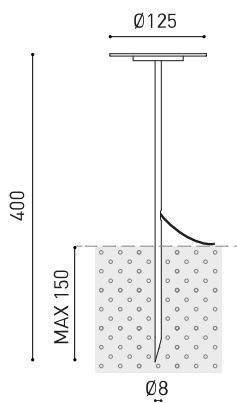

DIMENSIONS

ACCESSORIES

DRIVER OPTIONS

CONNECTOR IP67

Name	YORU SPIKE 24V 2700K 40CM WT
Reference	A4751000WT
Color	Textured white
RAL	9016
Category	OUTDOOR

PRODUCT

Type	LED
Gross luminous flux	400 lm
Colour temperature	2700 K
Chromatic stability	MacAdam Step 2
Colour Rendering Index	CRI >90
Power	3 W
Efficacy	133 lm/W
LED lifespan	L80B10 >60.000h

Sealing	IP65
Outdoor Use	Yes
Weight	250 g
Packaged weight	527 g
Packaging dimensions	552 x 147 x 147 mm
Units per package	1
Materials	Stainless Steel (AISI 304) / Aluminium / Polycarbonate

OTHER DATA

Yoru's presence is ethereal and sinuous, almost sculptural. Its warm and perfectly expressed light makes everything around it more genuine and deeper. Now its design goes outdoors with a waterproof version designed to bloom as ambient light points in the garden, composing water lily silhouettes at two different heights.

POLAR DIAGRAM

CONICAL DIAGRAM

		P	V	D (A x B x C)	
24V Power Supply	ON/OFF	0434-01-37	60W	24V	180 x 52 x 30mm
		0433-10-22	100W	24V	295 x 43 x 30mm
220 V~ 240		TO BE INSTALLED ON REMOTE			

		P	V	D (A x B x C)	
24V Dimmer		0433-01-32	DALI/PUSH	24V	181 x 42 x 20mm
		0433-01-33	CASAMBI	24V	172 x 42 x 20mm
		0434-01-64	WIFI	24V	105 x 44 x 23mm
24V		TO BE INSTALLED ON REMOTE			

DROPVOLTAGE TABLE

POWER (W)	CABLE SECTION (mm <sup>2</sup> )	CABLE LENGHT (m)			
		<25	<50	<75	<100
60	0,75	✓	✓	✗	✗
	1,5	✓	✓	✓	✓
100	0,75	✓	✗	✗	✗
	1,5	✓	✓	✓	✗