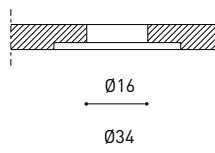

## OTHER DATA

|                      |                           |
|----------------------|---------------------------|
| Sealing              | IP20                      |
| Wireless control     | Please Consult            |
| Swivel angle         | 310°                      |
| Rotation angle       | 360°                      |
| Weight               | 50 g                      |
| Packaged weight      | 75 g                      |
| Packaging dimensions | 112 x 80 x 32 mm          |
| Units per package    | 1                         |
| Materials            | Aluminium / Polycarbonate |

24V

TO BE INSTALLED ON REMOTE

DROP VOLTAGE TABLE

| POWER (W) | CABLE SECTION (mm <sup>2</sup> ) | CABLE LENGTH (m) |
|-----------|----------------------------------|------------------|
| 60        | 0,75                             | 30               |
|           | 1,5                              | 30               |
| 100       | 0,75                             | 20               |
|           | 1,5                              | 30               |

INSTALLATION GUIDE

[https://youtu.be/sa\\_xAgj4ji4](https://youtu.be/sa_xAgj4ji4)

| PRODUCT   |                                   |
|-----------|-----------------------------------|
| Model     | Trimless Tool <b>D16 X D34 MM</b> |
| Reference | A478-00-00                        |
| Category  | Accessories                       |