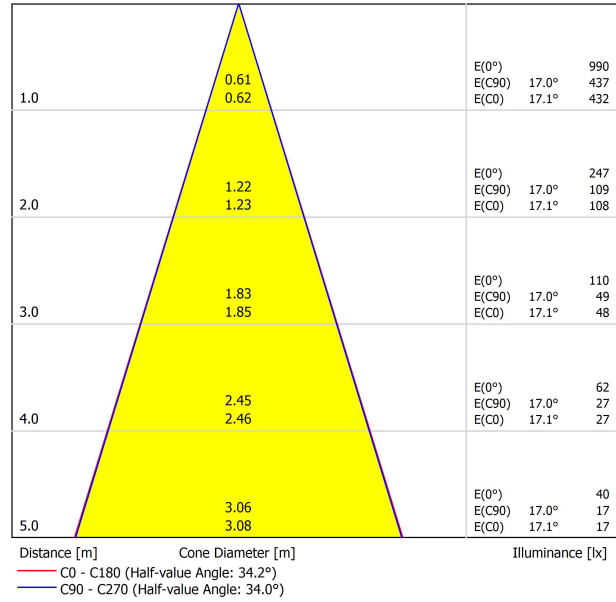

CONICAL DIAGRAM