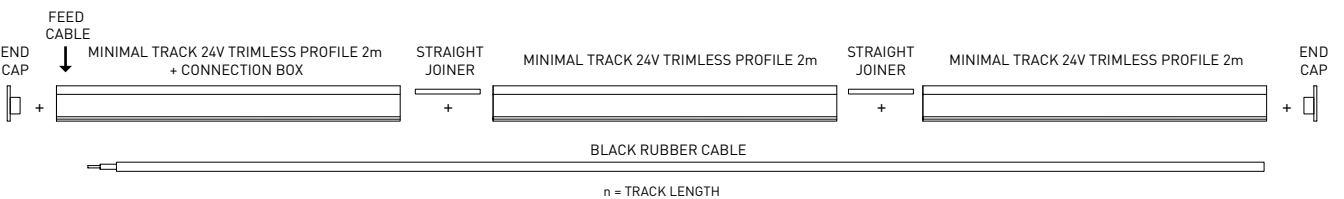

DROP VOLTAGE TABLE

POWER (W)	CABLE SECTION (mm²)	CABLE LENGTH (m)			
		<5	<10	<20	<30
60	0,75	30	30	20	10
	1,5	30	30	30	20
100	0,75	20	10	X	X
	1,5	20	20	10	X

Reduce 5 meters per each 'Corner 90° 1 Plane CONNECTOR' used.