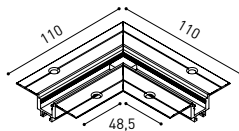

## MINIMAL TRACK 24V Trimless

Corner 90° 1 Plane

A467-00-02- | N |

Cable Length = 140mm.