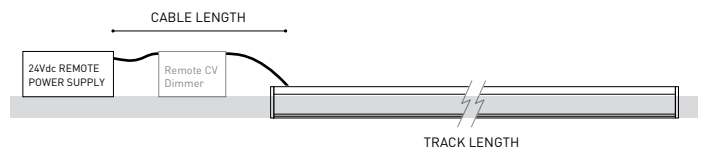

DROP VOLTAGE TABLE

POWER (W)	CABLE SECTION (mm²)	CABLE LENGTH (m)			
		<5	<10	<20	<30
60	0,75	30	30	20	10
	1,5	30	30	30	20
100	0,75	20	10	X	X
	1,5	20	20	10	X

Reduce 5 meters per each 'Corner 90° 1 Plane CONNECTOR' used.