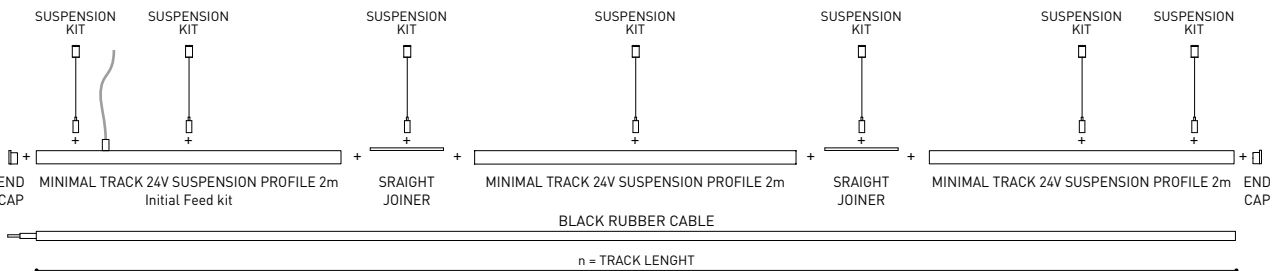

DROP VOLTAGE TABLE

POWER (W)	CABLE SECTION (mm²)	CABLE LENGTH (m)			
		<5	<10	<20	<30
40	0,75	30	30	30	30
	1,5	30	30	30	30
60	0,75	30	30	20	10
	1,5	30	30	30	20
100	0,75	20	10	X	X
	1,5	20	20	10	X