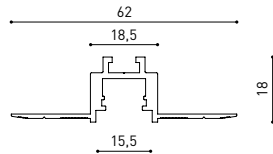

MINIMAL TRACK TRIMLESS

ARKOSLIGHT

MINIMAL TRACK 24V Trimless

Profile 2m A467-02-00- | N |