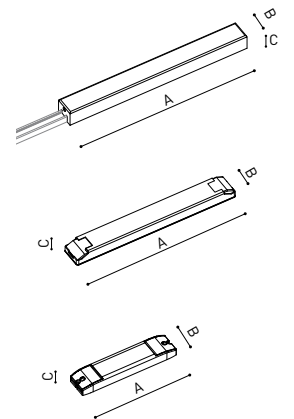

n = Total Length of System.

24V | Max. 4A

MINIMAL TRACK 24V Corner 90° 1 Plane

A384-00-02- | N | WT |

Cable Length = 35mm.

MINIMAL TRACK 24V Corner 90° 1 Plane Rounded

A384-00-03- | N | WT |

Cable Length = 35mm.

MINIMAL TRACK 24V Corner 90° 2 Planes

A384-00-04- | N | WT |

Cable Length = 100mm.

MINIMAL TRACK 24V End Cap

A384-00-05- | N | WT |

MINIMAL TRACK 24V Connection Box

A384-00-06- | N | WT |

			P	V	D [A x B x C]
MINIMAL TRACK 24V Power Supply Box	ON/OFF	A384-00-07- | NT | WT |	40W	24V	280 x 30 x 24mm
		A384-00-08- | NT | WT |	100W	24V	280 x 30 x 24mm

220
240 V~ | Included ON/OFF 24Vdc Power Supply.

MINIMAL TRACK 24V Remote Power Supply	ON/OFF	0434-01-37	60W	24V	180 x 52 x 30mm
		0433-10-22	100W	24V	295 x 43 x 30mm

220
240 V~

MINIMAL TRACK 24V Remote Constant Voltage Dimmer		0433-01-32	DALI / Push	24V	181 x 42 x 20mm
		0433-01-33	CASAMBI	24V	172 x 42 x 20mm
		0434-01-64	WIFI	24V	105 x 44 x 23mm

24V