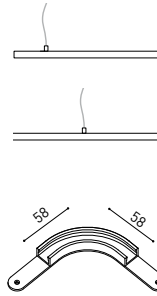

MINIMAL TRACK 24V Suspension Corner 90°

A400-00-03- | N | WT |

Cable Length = 85mm.

MINIMAL TRACK 24V Suspension

Rubber Cable n x 1m

A400-00-01- | N |

n = Total Length of System.

24V | Max. 4A

MINIMAL TRACK 24V Suspension Straight Joiner

A400-00-02- | N | WT |

MINIMAL TRACK 24V Suspension Kit

A400-02-04- | N | WT |

Max distance between suspension kits = 100 cm.