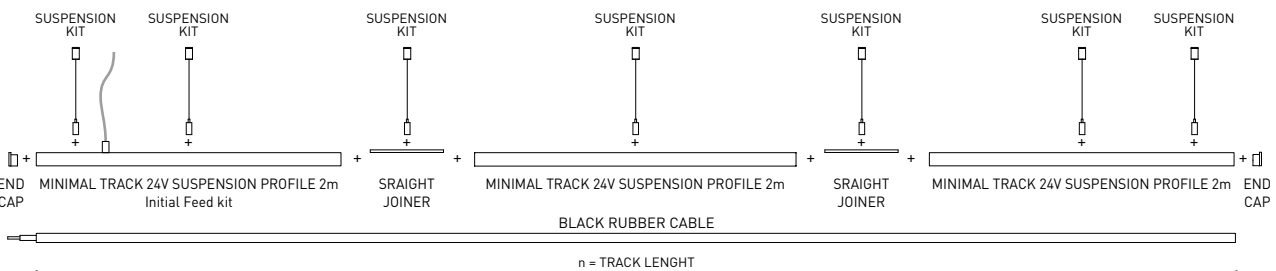

DROP VOLTAGE TABLE

POWER (W)	CABLE SECTION (mm²)	CABLE LENGTH (m)			
		<5	<10	<20	<30
40	0,75	30	30	30	30
	1,5	30	30	30	30
60	0,75	30	30	20	10
	1,5	30	30	30	20
100	0,75	20	10	X	X
	1,5	20	20	10	X