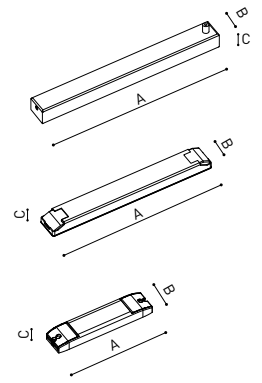

MINIMAL TRACK SUSPENSION

ARKOSLIGHT

MINIMAL TRACK 24V Suspension

Profile 2m

A384-02-00- | N | WT |

Profile 2m Initial feed kit

A400-02-10- | N | WT |

Profile 2m Middle feed kit*

A400-02-20- | N | WT |

* Unidirectional Middle Feed.

MINIMAL TRACK 24V Suspension Corner 90°

A400-00-03- | N | WT |

Cable Length = 85mm.

MINIMAL TRACK 24V Suspension

Rubber Cable n x 1m

A400-00-01- | N |

n = Total Length of System.

24V | Max. 4A

MINIMAL TRACK 24V Suspension Straight Joiner

A400-00-02- | N | WT |

MINIMAL TRACK 24V Suspension Kit

A400-02-04- | N | WT |

Max distance between suspension kits = 100 cm.

MINIMAL TRACK 24V Suspension End Caps

A400-00-05- | N | WT |

Two End Caps Included.

			P	V	D (A x B x C)
MINIMAL TRACK 24V Suspension Power Supply Box	ON/OFF	A400-00-06- | NT | WT |	40W	24V	280 x 30 x 36mm
		A400-00-07- | NT | WT |	100W	24V	280 x 30 x 36mm
220 V~ | Included ON/OFF 24Vdc Power Supply.					
MINIMAL TRACK 24V Remote Power Supply	ON/OFF	0434-01-37	60W	24V	180 x 52 x 30mm
		0433-10-22	100W	24V	295 x 43 x 30mm
220 V~					
MINIMAL TRACK 24V Remote Constant Voltage Dimmer		0433-01-32	DALI / Push	24V	181 x 42 x 20mm
		0433-01-33	CASAMBI	24V	172 x 42 x 20mm
		0434-01-64	WIFI	24V	105 x 44 x 23mm

24V

DROP VOLTAGE TABLE

POWER (W)	CABLE SECTION (mm²)	CABLE LENGTH (m)			
		<5	<10	<20	<30
40	0,75	30	30	30	30
	1,5	30	30	30	30
60	0,75	30	30	20	10
	1,5	30	30	30	20
100	0,75	20	10	X	X
	1,5	20	20	10	X

COLOUR | N ■ | NT ■ | WT □ |

DIM OPTIONS PLEASE CONSULT

Calle N · Pol. Ind. EL OLIVERAL
46394 Ribarroja del Turia · Valencia (Spain)
Tel. +34 961 667 207 · Fax +34 961 667 054
info@arkoslight.com · www.arkoslight.com