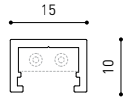

MINIMAL TRACK SUSPENSION

ARKOSLIGHT