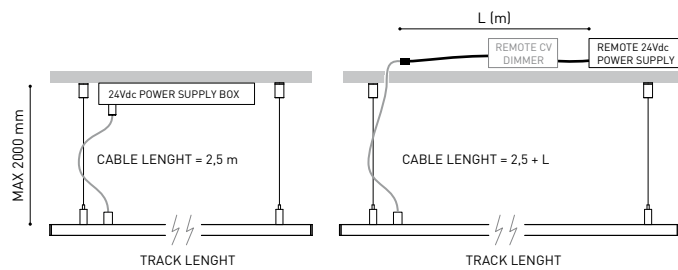

DROP VOLTAGE TABLE

POWER (W)	CABLE SECTION (mm²)	CABLE LENGTH (m)			
		<5	<10	<20	<30
40	0,75	30	30	30	30
	1,5	30	30	30	30
60	0,75	30	30	20	10
	1,5	30	30	30	20
100	0,75	20	10	X	X
	1,5	20	20	10	X