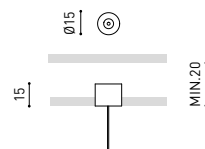

For power supply inside the track

WIRE TRIMLESS ACCESSORIES

FEED
MAINS TRIMLESS*
A023-00-01- W N  NO DIM

MAINS THICK TRIMLESS*
A023-00-02- W N  DIM

FASTENING
STEEL CABLE TRIMLESS*
A023-00-05- W N

COLOUR | N ■ RAL 9005 | W □ RAL 9016 | NT ■ RAL 9005 | WT □ RAL 9016 |