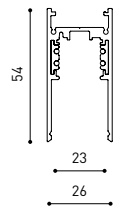

LUMINARIA | DATOS ELÉCTRICOS

Estanqueidad	IP20
Control inalámbrico	Consultar
Longitud del cable	Max. 5 m
Tensor de regulación rápida	No
Tipo de carril	Track 48V
Peso	530 g
Peso con embalaje	666 g
Dimensiones embalaje	253 x 152 x 102 mm
Unidades por embalaje	1
Materiales	Aluminio / Polimetilmetacrilato

PLASTERBOARD CEILING, MANDATORY THICKNESS 12,5mm.
RECOMMENDED FOR INSTALLATIONS WHERE THE PROFILE CAN BE
INSTALLED BEFORE THE FALSE PLASTERBOARD CEILING.

TRIMLESS INSTALLATION GUIDE
<https://youtu.be/tgGsQdaYe-w>

TRACK 48V TRIMLESS Corner 90° One Plane

*Electrical connection not included

TRACK 48V TRIMLESS Corner 90° Two Planes

*Electrical connection not included

TRACK 48V SURFACE

TRACK 48V SURFACE 1m	A338-11-00- NT WT
TRACK 48V SURFACE 2m	A338-12-00- NT WT
TRACK 48V SURFACE 3m	A338-13-00- NT WT
TRACK 48V SURFACE Corner 90° One Plane	A338-14-00- NT WT

TRACK 48V SURFACE Corner 90° One Plane

Electrical connection not included
Straight joiner included

TRACK 48V SURFACE SHORT

TRACK 48V SURFACE SHORT 1m	A338-21-00- NT WT
TRACK 48V SURFACE SHORT 2m	A338-22-00- NT WT
TRACK 48V SURFACE SHORT 3m	A338-23-00- NT WT
TRACK 48V SURFACE SHORT Corner 90° One Plane	A338-24-00- NT WT