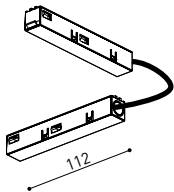

TRACK 48V & TRACK 48V SURFACE SHORT

COLOUR | N ■ RAL 9005 |

ALL 48V TRACK

Live-End Connector 48V
A338-00-01- | W | N |

Central Connector 48V
A338-00-02- | W | N |

L-JOINT Connector 48V
A338-00-12- | W | N |