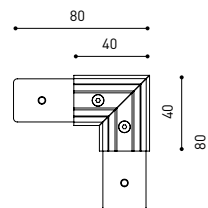

TRACK 48V SURFACE SHORT Corner 90° One Plane

Electrical connection not included
Straight joiner included

COLOUR | N ■ RAL 9005 | NT ■ RAL 9005 | WT □ RAL 9016 |