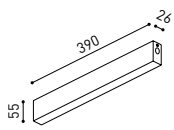

TRIMLESS, SURFACE & SUSPENSION 48V

End 48V
A338-00-06- WT NT

End feed 48V
A338-00-07- WT NT

SURFACE & SUSPENSION SHORT 48V

Short End 48V
A338-00-18- WT NT

Short End feed 48V
A338-00-19- WT NT

SURFACE & SURFACE SHORT 48V