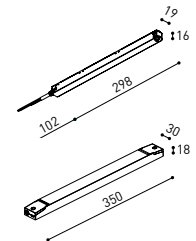

POWER (W)	CABLE SECTION (mm²)	CABLE LENGTH (m)			
		5	10	20	30
100	0,75	50	50	X	X
	1,5	50	50	40	25
150	0,75	40	15	X	X
	1,5	50	40	20	X

		P	V	D
CONSTANT VOLTAGE LED POWER SUPPLY	0434-01-61* | N |	100W	48V	298 x 16 x 19 mm
	0434-01-62	150W	48V	350 x 30 x 18 mm

220 V -
240

*To be installed inside the track.