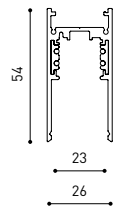

TRACK 48V TRIMLESS

TRACK 48V TRIMLESS 1m	A338-01-00- N WT
TRACK 48V TRIMLESS 2m	A338-02-00- N WT
TRACK 48V TRIMLESS 3m	A338-03-00- N WT
TRACK 48V TRIMLESS Corner 90° One Plane	A338-06-00- N WT
TRACK 48V TRIMLESS Corner 90° Two Planes	A338-07-00- N WT

PLASTERBOARD CEILING, MANDATORY THICKNESS 12,5mm.
RECOMMENDED FOR INSTALLATIONS WHERE THE PROFILE CAN BE
INSTALLED BEFORE THE FALSE PLASTERBOARD CEILING.

TRIMLESS INSTALLATION GUIDE
<https://youtu.be/tgGsQdaYe-w>

TRACK 48V TRIMLESS Corner 90° One Plane

*Electrical connection not included

TRACK 48V TRIMLESS Corner 90° Two Planes

*Electrical connection not included

TRACK 48V SURFACE

TRACK 48V SURFACE 1m	A338-11-00- NT WT
TRACK 48V SURFACE 2m	A338-12-00- NT WT
TRACK 48V SURFACE 3m	A338-13-00- NT WT
TRACK 48V SURFACE Corner 90° One Plane	A338-14-00- NT WT

TRACK 48V SURFACE Corner 90° One Plane

Electrical connection not included
Straight joiner included

TRACK 48V SURFACE SHORT

TRACK 48V SURFACE SHORT 1m	A338-21-00- NT WT
TRACK 48V SURFACE SHORT 2m	A338-22-00- NT WT
TRACK 48V SURFACE SHORT 3m	A338-23-00- NT WT
TRACK 48V SURFACE SHORT Corner 90° One Plane	A338-24-00- NT WT