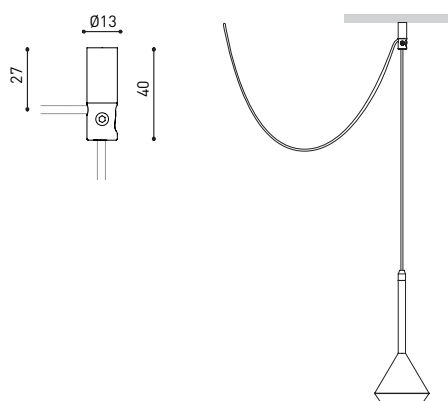

OTHER DATA

Sealing	IP20
Wireless control	Please Consult
Cord length	Max. 5 m
Fast adjustment tensioner	No
Track type	Track 48V
Weight	530 g
Packaged weight	666 g
Packaging dimensions	253 x 152 x 102 mm
Units per package	1
Materials	Aluminium / Polymethyl Methacrylate

POLAR DIAGRAM

CONICAL DIAGRAM

Model	PRODUCT
Reference	Cord Accessory
Colour	02230000 W N
Category	W <input type="checkbox"/> RAL 9016 N <input checked="" type="checkbox"/> RAL9005
	Accessories

DIMENSIONAL DRAWING

TRACK 48V TRIMLESS

TRACK 48V TRIMLESS 1m	A338-01-00- N WT
TRACK 48V TRIMLESS 2m	A338-02-00- N WT
TRACK 48V TRIMLESS 3m	A338-03-00- N WT
TRACK 48V TRIMLESS Corner 90° One Plane	A338-06-00- N WT
TRACK 48V TRIMLESS Corner 90° Two Planes	A338-07-00- N WT