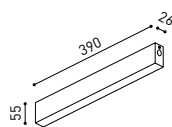

TRIMLESS, SURFACE & SUSPENSION 48V

End 48V
A338-00-06- WT NT

End feed 48V
A338-00-07- WT NT

SURFACE & SUSPENSION SHORT 48V

Short End 48V
A338-00-18- WT NT

Short End feed 48V
A338-00-19- WT NT

SURFACE & SURFACE SHORT 48V