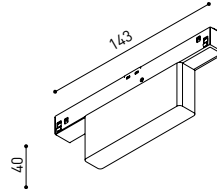

TRACK 48V & TRACK 48V SURFACE SHORT

COLOUR | N ■ RAL 9005 |

ALL 48V TRACK

Live-End Connector 48V
A338-00-01- | W | N |

Central Connector 48V
A338-00-02- | W | N |

L-JOINT Connector 48V
A338-00-12- | W | N |