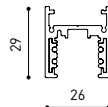

TRACK 48V SURFACE SHORT

TRACK 48V SURFACE SHORT 1m	A338-21-00- | NT | WT |
TRACK 48V SURFACE SHORT 2m	A338-22-00- | NT | WT |
TRACK 48V SURFACE SHORT 3m	A338-23-00- | NT | WT |
TRACK 48V SURFACE SHORT Corner 90° One Plane	A338-24-00- | NT | WT |