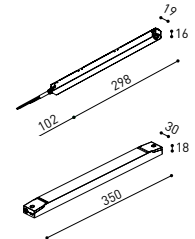

POWER (W)	CABLE SECTION (mm²)	CABLE LENGTH (m)			
		5	10	20	30
100	0,75	50	50	X	X
	1,5	50	50	40	25
150	0,75	40	15	X	X
	1,5	50	40	20	X

		P	V	D
CONSTANT VOLTAGE LED POWER SUPPLY	0434-01-61* | N |	100W	48V	298 x 16 x 19 mm
	0434-01-62	150W	48V	350 x 30 x 18 mm

220 V -
240

*To be installed inside the track.