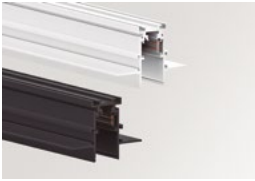

TRACK 48V TRIMLESS

TRACK 48V TRIMLESS 1m	A338-01-00- | N | WT |
TRACK 48V TRIMLESS 2m	A338-02-00- | N | WT |
TRACK 48V TRIMLESS 3m	A338-03-00- | N | WT |
TRACK 48V TRIMLESS Corner 90° One Plane	A338-06-00- | N | WT |
TRACK 48V TRIMLESS Corner 90° Two Planes	A338-07-00- | N | WT |

PLASTERBOARD CEILING, MANDATORY THICKNESS 12,5mm.
RECOMMENDED FOR INSTALLATIONS WHERE THE PROFILE CAN BE
INSTALLED BEFORE THE FALSE PLASTERBOARD CEILING.

TRIMLESS INSTALLATION GUIDE
<https://youtu.be/tgGsQdaYe-w>