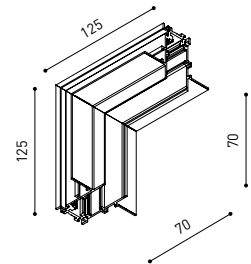

PLASTERBOARD CEILING, MANDATORY THICKNESS 12,5mm.
RECOMMENDED FOR INSTALLATIONS WHERE THE PROFILE CAN BE
INSTALLED BEFORE THE FALSE PLASTERBOARD CEILING.

TRIMLESS INSTALLATION GUIDE
<https://youtu.be/tgGsQdaYe-w>

TRACK 48V TRIMLESS Corner 90° One Plane

*Electrical connection not included

TRACK 48V TRIMLESS Corner 90° Two Planes

*Electrical connection not included

TRACK 48V SURFACE

TRACK 48V SURFACE 1m	A338-11-00- NT WT
TRACK 48V SURFACE 2m	A338-12-00- NT WT
TRACK 48V SURFACE 3m	A338-13-00- NT WT
TRACK 48V SURFACE Corner 90° One Plane	A338-14-00- NT WT