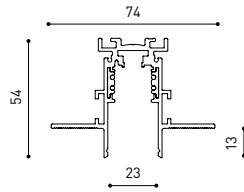

OTHER DATA

Sealing	IP20
Wireless control	Please Consult
Cord length	Max. 5 m
Fast adjustment tensioner	No
Track type	Track 48V
Weight	530 g
Packaged weight	666 g
Packaging dimensions	253 x 152 x 102 mm
Units per package	1
Materials	Aluminium / Polymethyl Methacrylate

POLAR DIAGRAM

CONICAL DIAGRAM

Model	PRODUCT
Reference	Cord Accessory
Colour	02230000 W N
Category	W <input type="checkbox"/> RAL 9016 N <input checked="" type="checkbox"/> RAL9005
	Accessories

DIMENSIONAL DRAWING

TRACK 48V TRIMLESS

TRACK 48V TRIMLESS 1m	A338-01-00- N WT
TRACK 48V TRIMLESS 2m	A338-02-00- N WT
TRACK 48V TRIMLESS 3m	A338-03-00- N WT
TRACK 48V TRIMLESS Corner 90° One Plane	A338-06-00- N WT
TRACK 48V TRIMLESS Corner 90° Two Planes	A338-07-00- N WT