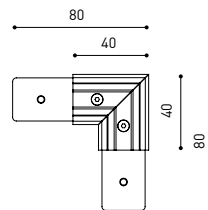

TRACK 48V SURFACE Corner 90° One Plane

Electrical connection not included
Straight joiner included