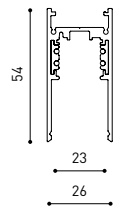

OTHER DATA

Sealing	IP20
Wireless control	Please Consult
Cord length	Max. 5 m
Fast adjustment tensioner	No
Track type	Track 48V
Weight	530 g
Packaged weight	666 g
Packaging dimensions	253 x 152 x 102 mm
Units per package	1
Materials	Aluminium / Polymethyl Methacrylate

PLASTERBOARD CEILING, MANDATORY THICKNESS 12,5mm.
RECOMMENDED FOR INSTALLATIONS WHERE THE PROFILE CAN BE
INSTALLED BEFORE THE FALSE PLASTERBOARD CEILING.

TRIMLESS INSTALLATION GUIDE
<https://youtu.be/tgGsQdaYe-w>

TRACK 48V TRIMLESS Corner 90° One Plane

*Electrical connection not included

TRACK 48V TRIMLESS Corner 90° Two Planes

*Electrical connection not included

TRACK 48V SURFACE

TRACK 48V SURFACE 1m	A338-11-00- NT WT
TRACK 48V SURFACE 2m	A338-12-00- NT WT
TRACK 48V SURFACE 3m	A338-13-00- NT WT
TRACK 48V SURFACE Corner 90° One Plane	A338-14-00- NT WT

TRACK 48V SURFACE Corner 90° One Plane

Electrical connection not included
Straight joiner included

TRACK 48V SURFACE SHORT

TRACK 48V SURFACE SHORT 1m	A338-21-00- NT WT
TRACK 48V SURFACE SHORT 2m	A338-22-00- NT WT
TRACK 48V SURFACE SHORT 3m	A338-23-00- NT WT
TRACK 48V SURFACE SHORT Corner 90° One Plane	A338-24-00- NT WT