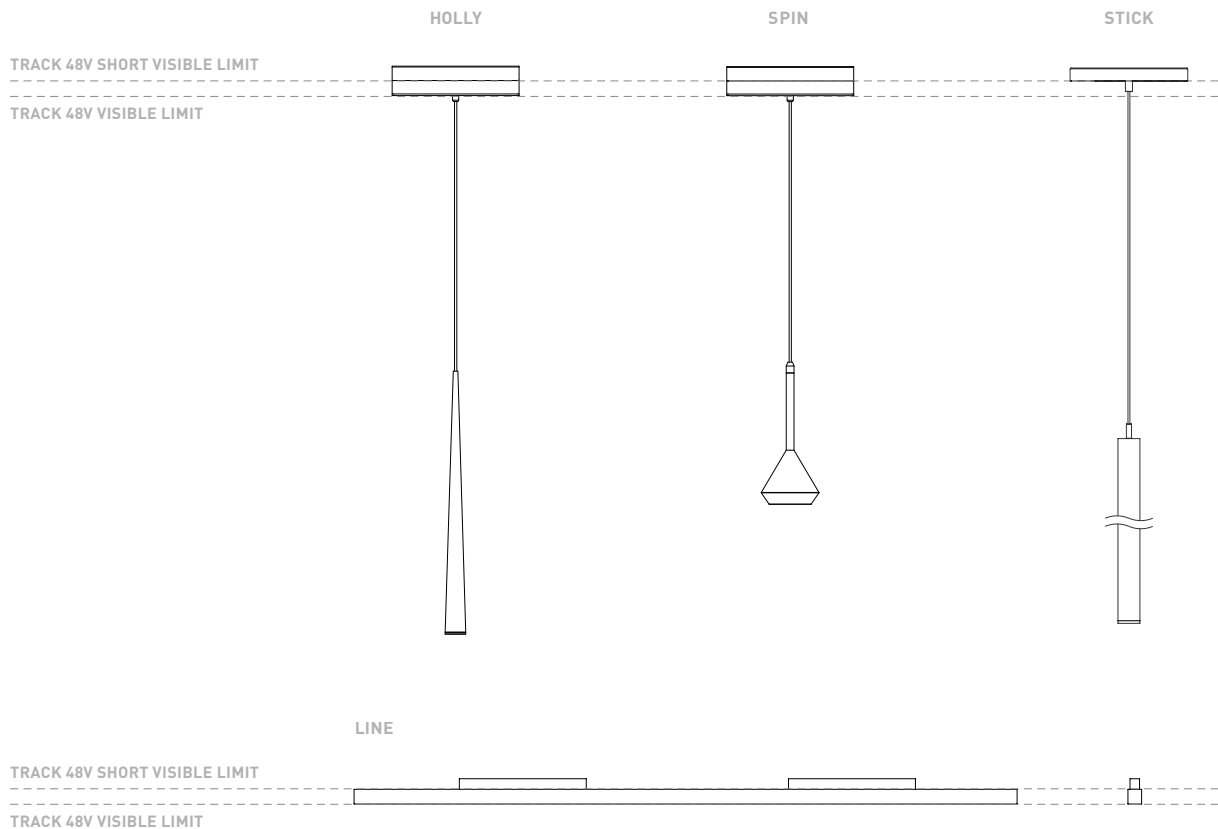

COMPATIBILITY ACCORDING TO TYPE OF TRACK

TRACK 48V & TRACK 48V SURFACE SHORT