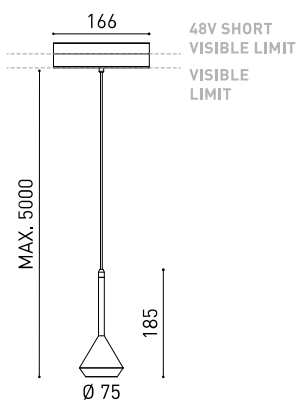

DIMENSIONS

ACCESSORIES

CORD ACCESSORY

TRACK 48V OPTIONS

AWARDS

PRODUCT

Name	SPIN 48V 5M DIM DALI 40° 3000K NT
Reference	A3502211NT
Color	Textured black
RAL	9005
Category	TRACKLIGHTS

LIGHT SOURCE

Type	LED
Gross luminous flux	630 lm
Colour temperature	3000 K
Chromatic stability	MacAdam Step 2
Colour Rendering Index	CRI>90
Power	6,5 W
Current	700 mA
Efficacy	97 lm/W
LED lifespan	L90B10 >60.000h

LIGHTING FIXTURE | PHOTOMETRIC DATA

Lighting efficiency	84%
Light beam angle	40°

LIGHTING FIXTURE | ELECTRICAL DATA

Driver	Included
Power values of the system	6,84 W
Voltage	48Vdc
Dimming	DALI - Other DIM, please consult
Electrical insulation class	II

OTHER DATA

Sealing	IP20
Wireless control	Please Consult
Cord length	Max. 5 m
Fast adjustment tensioner	No
Track type	Track 48V
Weight	530 g
Packaged weight	666 g
Packaging dimensions	253 x 152 x 102 mm
Units per package	1
Materials	Aluminium / Polymethyl Methacrylate