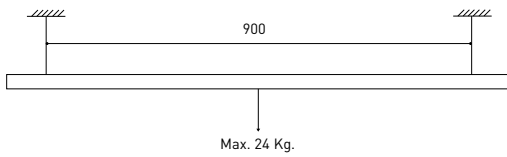

TRACK 48V TRIMLESS Corner 90° One Plane

*Electrical connection not included

TRACK 48V TRIMLESS Corner 90° Two Planes

*Electrical connection not included

TRACK 48V SURFACE

TRACK 48V SURFACE 1m	A338-11-00- NT WT
TRACK 48V SURFACE 2m	A338-12-00- NT WT
TRACK 48V SURFACE 3m	A338-13-00- NT WT
TRACK 48V SURFACE Corner 90° One Plane	A338-14-00- NT WT

TRACK 48V SURFACE Corner 90° One Plane

Electrical connection not included
Straight joiner included

TRACK 48V SURFACE SHORT

TRACK 48V SURFACE SHORT 1m	A338-21-00- NT WT
TRACK 48V SURFACE SHORT 2m	A338-22-00- NT WT
TRACK 48V SURFACE SHORT 3m	A338-23-00- NT WT
TRACK 48V SURFACE SHORT Corner 90° One Plane	A338-24-00- NT WT

TRACK 48V SURFACE SHORT Corner 90° One Plane

Electrical connection not included
Straight joiner included

COLOUR | N ■ RAL 9005 | NT ■ RAL 9005 | WT □ RAL 9016 |

DROP VOLTAGE TABLE

POWER (W)	CABLE SECTION (mm ²)	CABLE LENGTH (m)			
		5	10	20	30
100	0,75	50	50	X	X
	1,5	50	50	40	25
150	0,75	40	15	X	X
	1,5	50	40	20	X