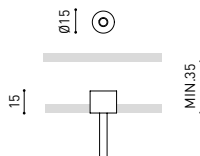

WIRE TRIMLESS ACCESSORIES

FEED	
MAINS TRIMLESS*	NO DIM
A023-00-01- | W | N |	
MAINS THICK TRIMLESS*	DIM
A023-00-02- | W | N |