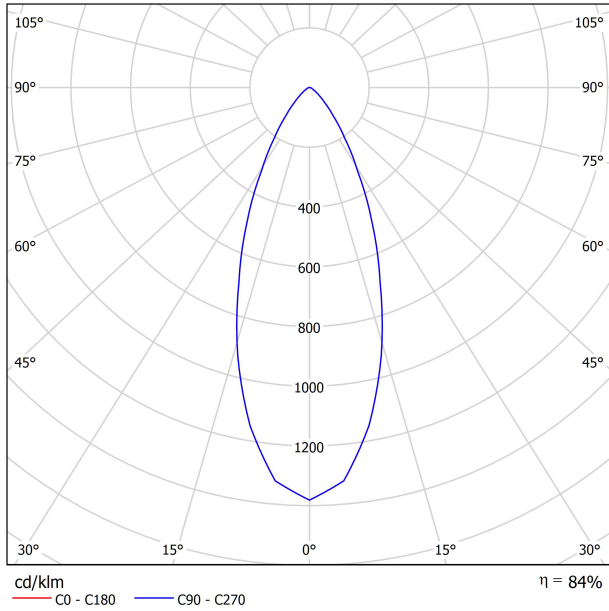

POLAR DIAGRAM