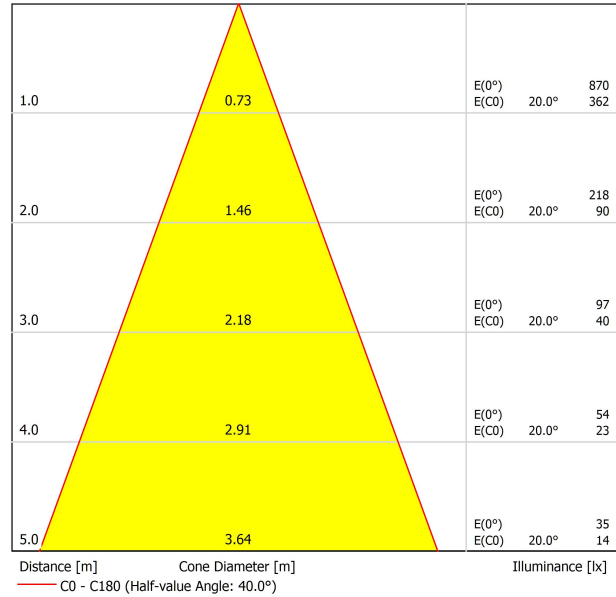

CONICAL DIAGRAM