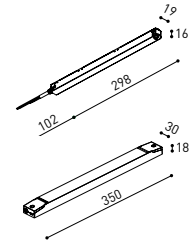

POWER (W)	CABLE SECTION (mm²)	CABLE LENGTH (m)			
		5	10	20	30
100	0,75	50	50	X	X
	1,5	50	50	40	25
150	0,75	40	15	X	X
	1,5	50	40	20	X

		P	V	D
CONSTANT VOLTAGE LED POWER SUPPLY	0434-01-61* | N |	100W	48V	298 x 16 x 19 mm
	0434-01-62	150W	48V	350 x 30 x 18 mm

220 V -
240

*To be installed inside the track.