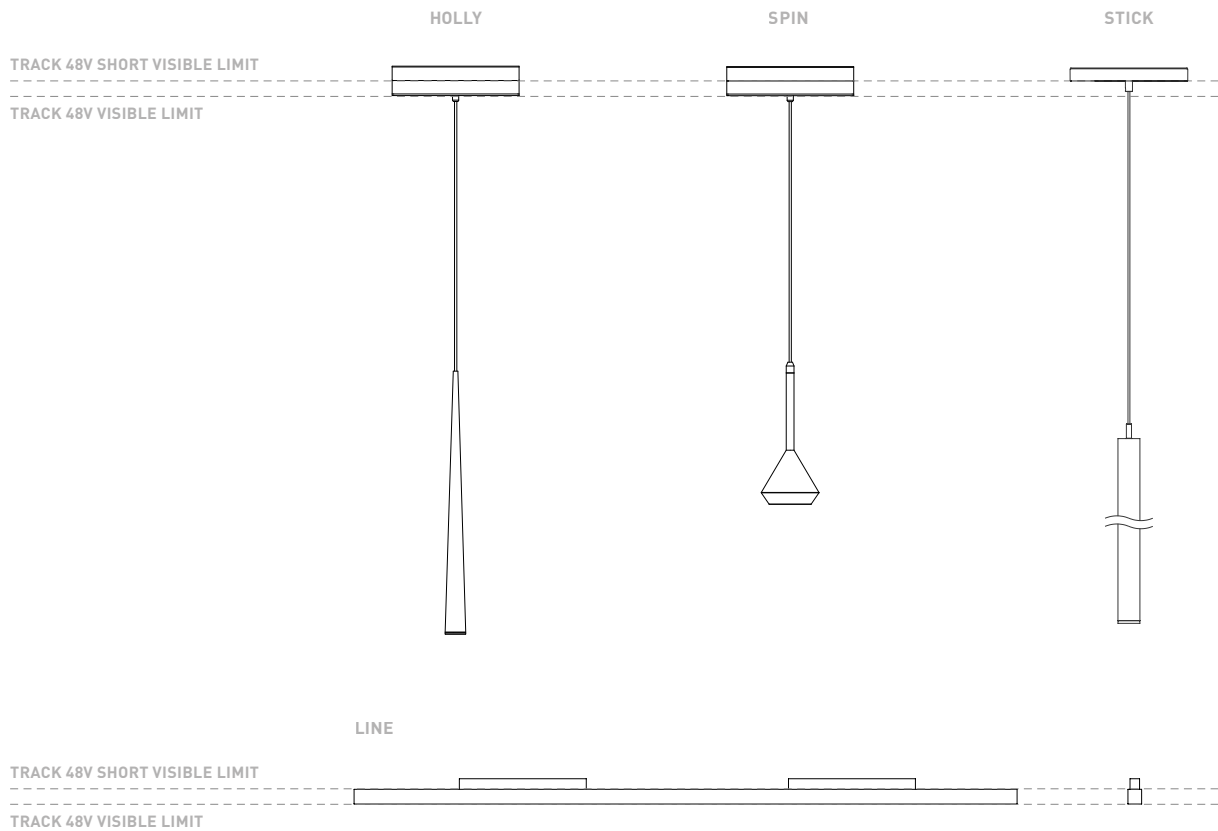

COMPATIBILITY ACCORDING TO TYPE OF TRACK

TRACK 48V & TRACK 48V SURFACE SHORT