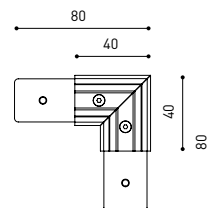

TRACK 48V SURFACE SHORT Corner 90° One Plane

Electrical connection not included
Straight joiner included

COLOUR | N ■ RAL 9005 | NT ■ RAL 9005 | WT □ RAL 9016 |