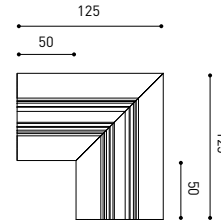

TRACK 48V TRIMLESS Corner 90° One Plane

*Electrical connection not included