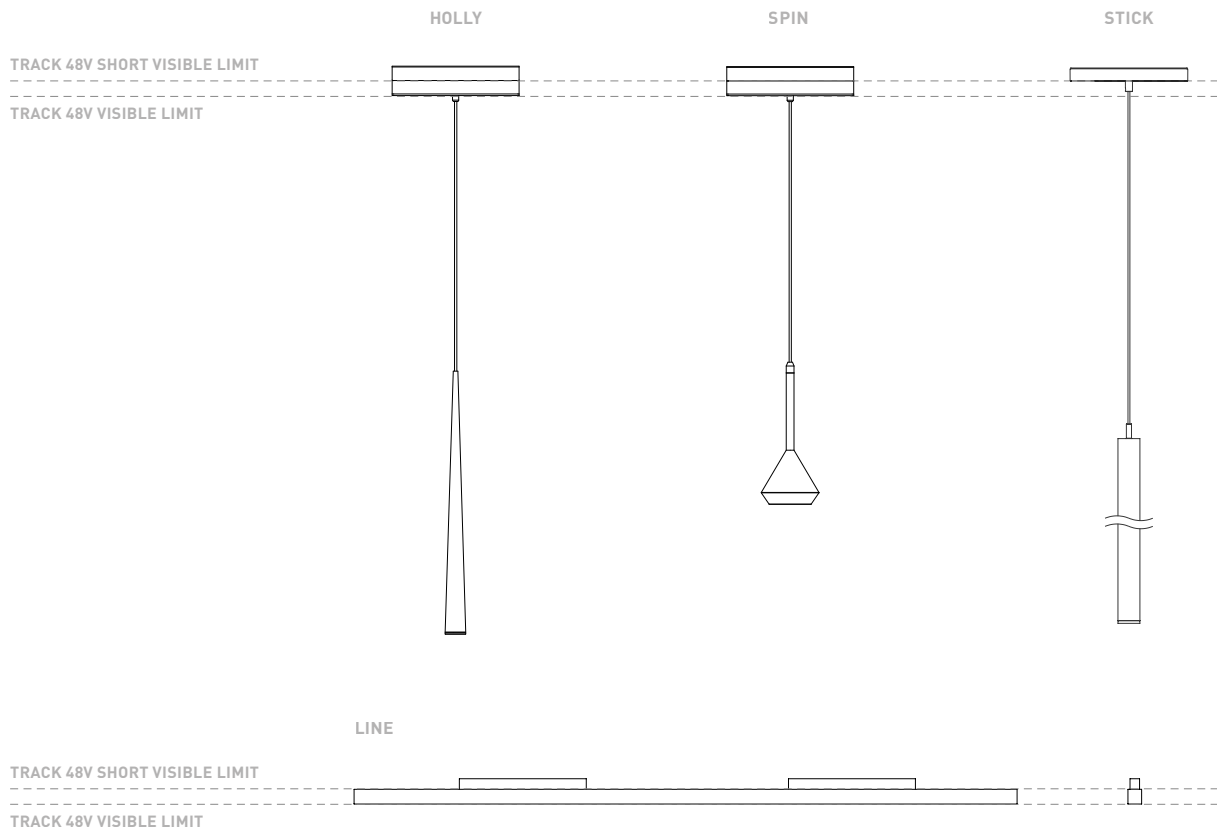

COMPATIBILITY ACCORDING TO TYPE OF TRACK

TRACK 48V & TRACK 48V SURFACE SHORT