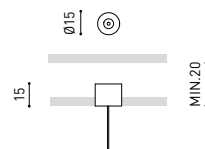

FASTENING
STEEL CABLE TRIMLESS*
A023-00-05- | W | N |