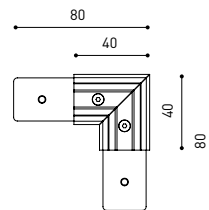

TRACK 48V SURFACE Corner 90° One Plane

Electrical connection not included
Straight joiner included