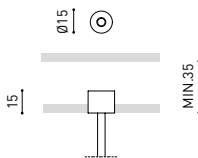

WIRE TRIMLESS ACCESSORIES

FEED
MAINS TRIMLESS*
A023-00-01- | W | N | NO DIM

MAINS THICK TRIMLESS*
A023-00-02- | W | N | DIM