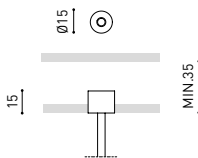

For power supply inside the track

WIRE TRIMLESS ACCESSORIES

FEED
MAINS TRIMLESS*
A023-00-01- W N  NO DIM

MAINS THICK TRIMLESS*
A023-00-02- W N  DIM

FASTENING
STEEL CABLE TRIMLESS*
A023-00-05- W N

COLOUR | N ■ RAL 9005 | W □ RAL 9016 | NT ■ RAL 9005 | WT □ RAL 9016 |