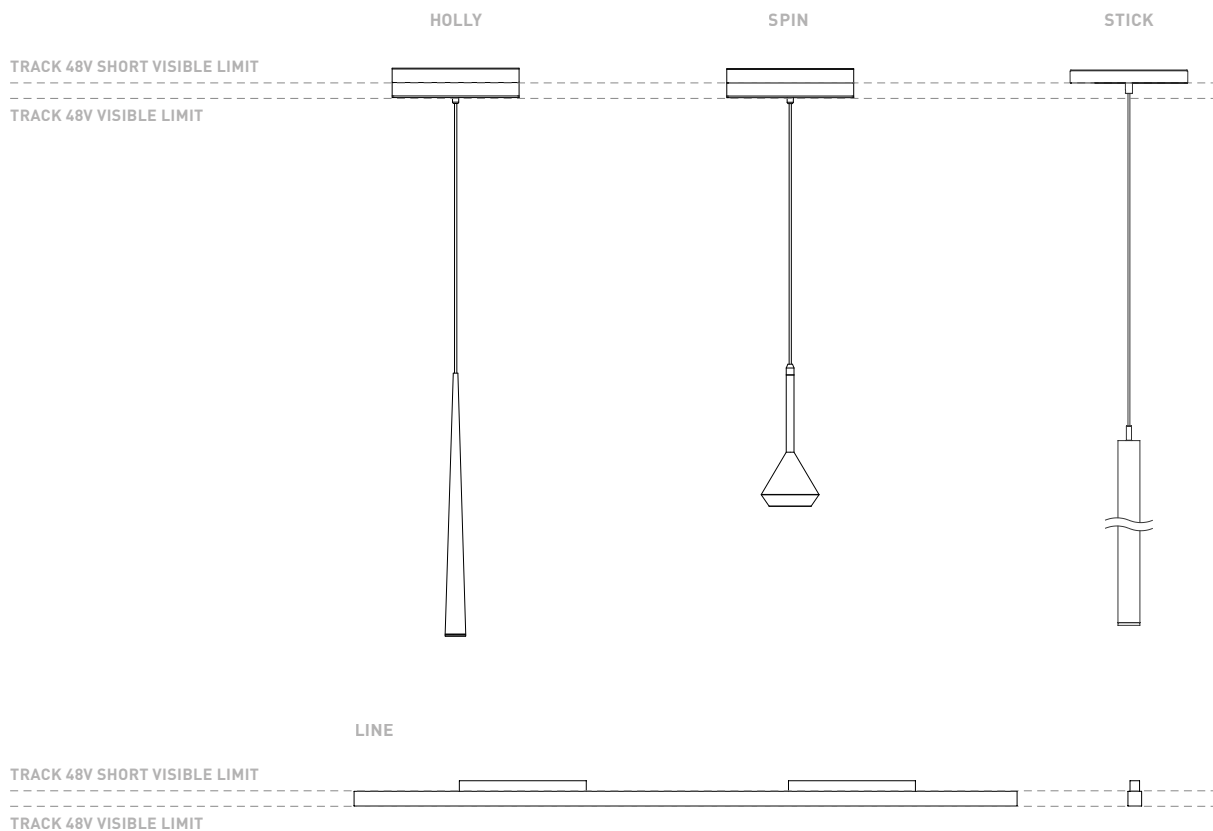

COMPATIBILITY ACCORDING TO TYPE OF TRACK

TRACK 48V & TRACK 48V SURFACE SHORT