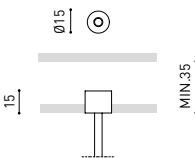

WIRE TRIMLESS ACCESSORIES

FEED

MAINS TRIMLESS*	
A023-00-01- | W | N |	

MAINS THICK TRIMLESS*	
A023-00-02- | W | N |