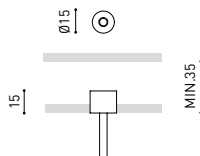

WIRE TRIMLESS ACCESSORIES

FEED	
MAINS TRIMLESS*	NO DIM
A023-00-01- | W | N |	
MAINS THICK TRIMLESS*	DIM
A023-00-02- | W | N |	

REMOTE