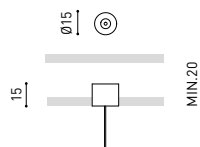

TRIMLESS, SURFACE & SUSPENSION 48V

End 48V
A338-00-06- | WT | NT |

End feed 48V
A338-00-07- | WT | NT |

SURFACE & SUSPENSION SHORT 48V

Short End 48V
A338-00-18- | WT | NT |

Short End feed 48V
A338-00-19- | WT | NT |

SURFACE & SURFACE SHORT 48V

Power Supply Case 48V	150 W
A338-00-29- | NT | WT |	
220 V ~	To be installed aside 48V Surface Tracks
240	

INCL

SUSPENSION & SUSPENSION SHORT 48V

Wired Power Supply Case 48V	150 W	NO DIM
A338-00-25- | NT | WT |		
A338-00-26- | NT | WT |	150 W	DIM
220 V ~		
240		

INCL

Suspension Kit 48V [2 units]
A338-00-15- | WT | NT |

Suspension Feed Kit 48V	NO DIM
A338-00-16- | W | N |	
A338-00-17- | W | N |	DIM
For remote power supply	
A338-00-27- | W | N |	NO DIM
A338-00-28- | W | N |	DIM
For power supply inside the track	

WIRE TRIMLESS ACCESSORIES

FEED	
MAINS TRIMLESS*	NO DIM
A023-00-01- | W | N |	
MAINS THICK TRIMLESS*	DIM
A023-00-02- | W | N |	

REMOTE

FASTENING
STEEL CABLE TRIMLESS*
A023-00-05- | W | N |

INCL

Ø20

COLOUR | N ■ RAL 9005 | W □ RAL 9016 | NT ■ RAL 9005 | WT □ RAL 9016 |

* AS MANY PIECES AS NEEDED ACCORDING TO YOUR PRODUCT