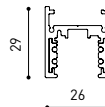

TRACK 48V SURFACE SHORT

TRACK 48V SURFACE SHORT 1m	A338-21-00- | NT | WT |
TRACK 48V SURFACE SHORT 2m	A338-22-00- | NT | WT |
TRACK 48V SURFACE SHORT 3m	A338-23-00- | NT | WT |
TRACK 48V SURFACE SHORT Corner 90° One Plane	A338-24-00- | NT | WT |