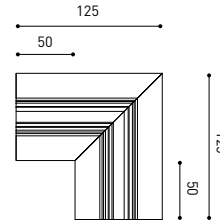

TRACK 48V TRIMLESS Corner 90° One Plane

*Electrical connection not included