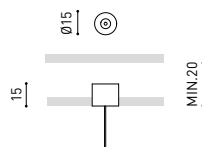

FASTENING
STEEL CABLE TRIMLESS*
A023-00-05- | W | N |