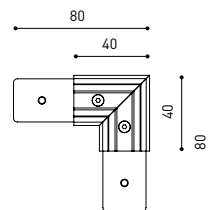

TRACK 48V SURFACE SHORT Corner 90° One Plane

Electrical connection not included
Straight joiner included

COLOUR | N ■ RAL 9005 | NT ■ RAL 9005 | WT □ RAL 9016 |