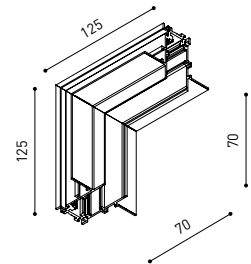

DIMENSIONAL DRAWING

TRACK 48V TRIMLESS

TRACK 48V TRIMLESS 1m	A338-01-00- N WT
TRACK 48V TRIMLESS 2m	A338-02-00- N WT
TRACK 48V TRIMLESS 3m	A338-03-00- N WT
TRACK 48V TRIMLESS Corner 90° One Plane	A338-06-00- N WT
TRACK 48V TRIMLESS Corner 90° Two Planes	A338-07-00- N WT

PLASTERBOARD CEILING, MANDATORY THICKNESS 12,5mm.
RECOMMENDED FOR INSTALLATIONS WHERE THE PROFILE CAN BE
INSTALLED BEFORE THE FALSE PLASTERBOARD CEILING.

TRIMLESS INSTALLATION GUIDE
<https://youtu.be/tgGsQdaYe-w>

TRACK 48V TRIMLESS Corner 90° One Plane

*Electrical connection not included

TRACK 48V TRIMLESS Corner 90° Two Planes

*Electrical connection not included

TRACK 48V SURFACE

TRACK 48V SURFACE 1m	A338-11-00- NT WT
TRACK 48V SURFACE 2m	A338-12-00- NT WT
TRACK 48V SURFACE 3m	A338-13-00- NT WT
TRACK 48V SURFACE Corner 90° One Plane	A338-14-00- NT WT