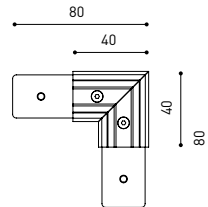

TRACK 48V SURFACE Corner 90° One Plane

Electrical connection not included
Straight joiner included