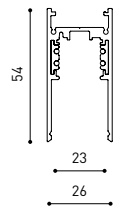

DIMENSIONAL DRAWING

TRACK 48V TRIMLESS

TRACK 48V TRIMLESS 1m	A338-01-00- N WT
TRACK 48V TRIMLESS 2m	A338-02-00- N WT
TRACK 48V TRIMLESS 3m	A338-03-00- N WT
TRACK 48V TRIMLESS Corner 90° One Plane	A338-06-00- N WT
TRACK 48V TRIMLESS Corner 90° Two Planes	A338-07-00- N WT

PLASTERBOARD CEILING, MANDATORY THICKNESS 12,5mm.
RECOMMENDED FOR INSTALLATIONS WHERE THE PROFILE CAN BE
INSTALLED BEFORE THE FALSE PLASTERBOARD CEILING.

TRIMLESS INSTALLATION GUIDE
<https://youtu.be/tgGsQdaYe-w>

TRACK 48V TRIMLESS Corner 90° One Plane

*Electrical connection not included

TRACK 48V TRIMLESS Corner 90° Two Planes

*Electrical connection not included

TRACK 48V SURFACE

TRACK 48V SURFACE 1m	A338-11-00- NT WT
TRACK 48V SURFACE 2m	A338-12-00- NT WT
TRACK 48V SURFACE 3m	A338-13-00- NT WT
TRACK 48V SURFACE Corner 90° One Plane	A338-14-00- NT WT

TRACK 48V SURFACE Corner 90° One Plane

Electrical connection not included
Straight joiner included

TRACK 48V SURFACE SHORT

TRACK 48V SURFACE SHORT 1m	A338-21-00- NT WT
TRACK 48V SURFACE SHORT 2m	A338-22-00- NT WT
TRACK 48V SURFACE SHORT 3m	A338-23-00- NT WT
TRACK 48V SURFACE SHORT Corner 90° One Plane	A338-24-00- NT WT