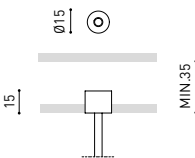

WIRE TRIMLESS ACCESSORIES

FEED
MAINS TRIMLESS*
A023-00-01- | W | N | NO DIM

MAINS THICK TRIMLESS*
A023-00-02- | W | N | DIM