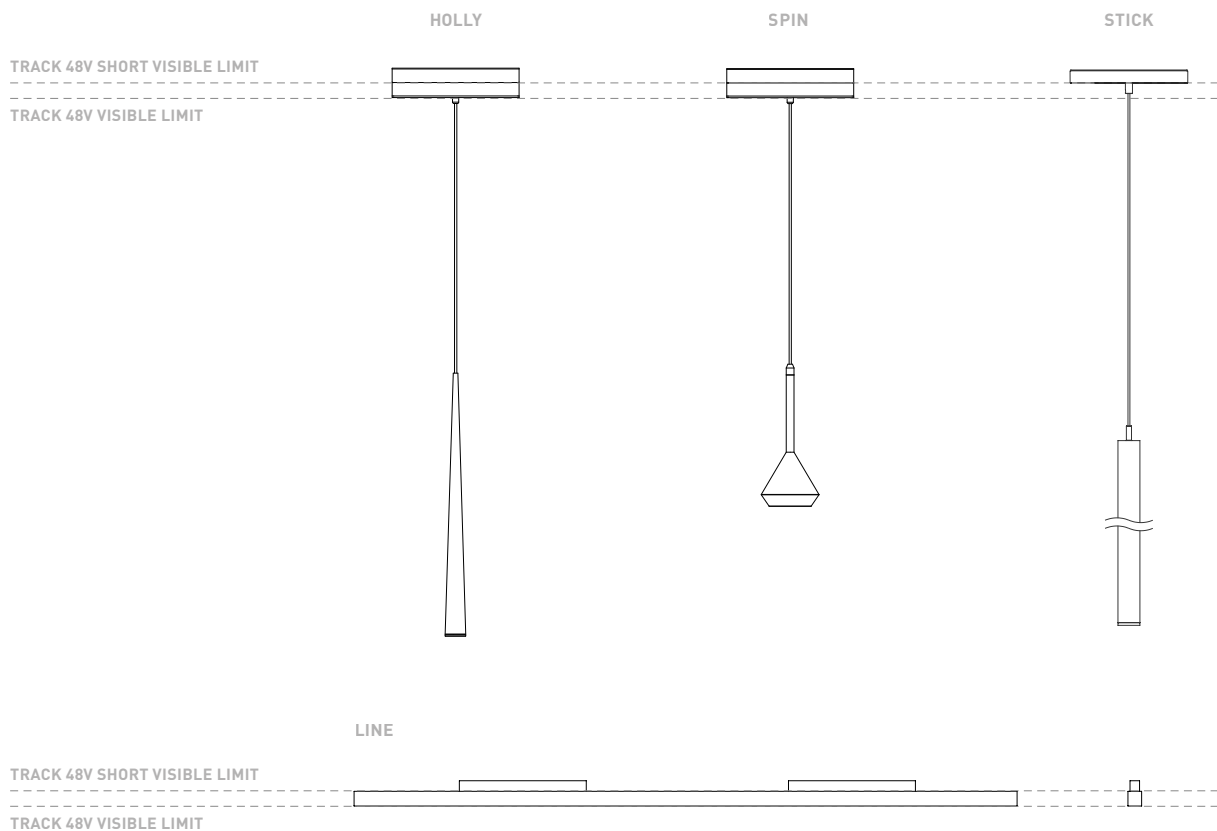

COMPATIBILITY ACCORDING TO TYPE OF TRACK

TRACK 48V & TRACK 48V SURFACE SHORT