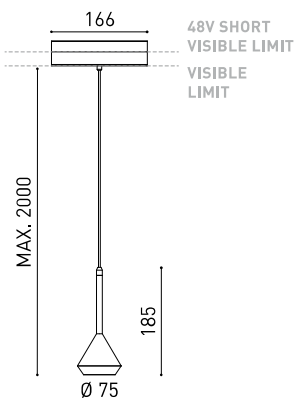

#### DIMENSIONS

#### LIGHTING FIXTURE | PHOTOMETRIC DATA

Lighting efficiency	84%
Light beam angle	40°

#### OTHER DATA

Sealing	IP20
Wireless control	Please Consult
Cord length	Max. 2 m
Fast adjustment tensioner	No
Track type	Track 48V
Weight	530 g
Packaged weight	666 g
Packaging dimensions	253 x 152 x 102 mm
Units per package	1
Materials	Aluminium / Polymethyl Methacrylate