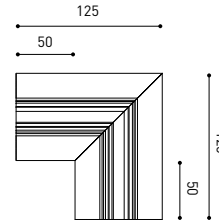

TRACK 48V TRIMLESS Corner 90° One Plane

*Electrical connection not included