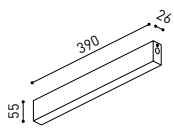

SURFACE & SURFACE SHORT 48V

Power Supply Case 48V
A338-00-29- | NT | WT | 150 W

220 V ~ 240 V To be installed aside 48V Surface Tracks
INCL