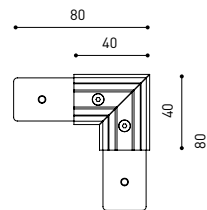

TRACK 48V SURFACE Corner 90° One Plane

Electrical connection not included
Straight joiner included