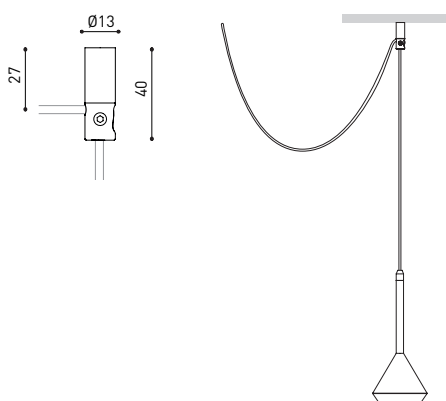

DIMENSIONAL DRAWING