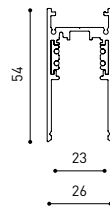

## TRACK 48V TRIMLESS

TRACK 48V TRIMLESS 1m	A338-01-00-   N   WT
TRACK 48V TRIMLESS 2m	A338-02-00-   N   WT
TRACK 48V TRIMLESS 3m	A338-03-00-   N   WT
TRACK 48V TRIMLESS Corner 90° One Plane	A338-06-00-   N   WT
TRACK 48V TRIMLESS Corner 90° Two Planes	A338-07-00-   N   WT

PLASTERBOARD CEILING, MANDATORY THICKNESS 12,5mm.  
RECOMMENDED FOR INSTALLATIONS WHERE THE PROFILE CAN BE  
INSTALLED BEFORE THE FALSE PLASTERBOARD CEILING.

TRIMLESS INSTALLATION GUIDE  
<https://youtu.be/tgGsQdaYe-w>

## TRACK 48V TRIMLESS Corner 90° One Plane

\*Electrical connection not included

## TRACK 48V TRIMLESS Corner 90° Two Planes

\*Electrical connection not included