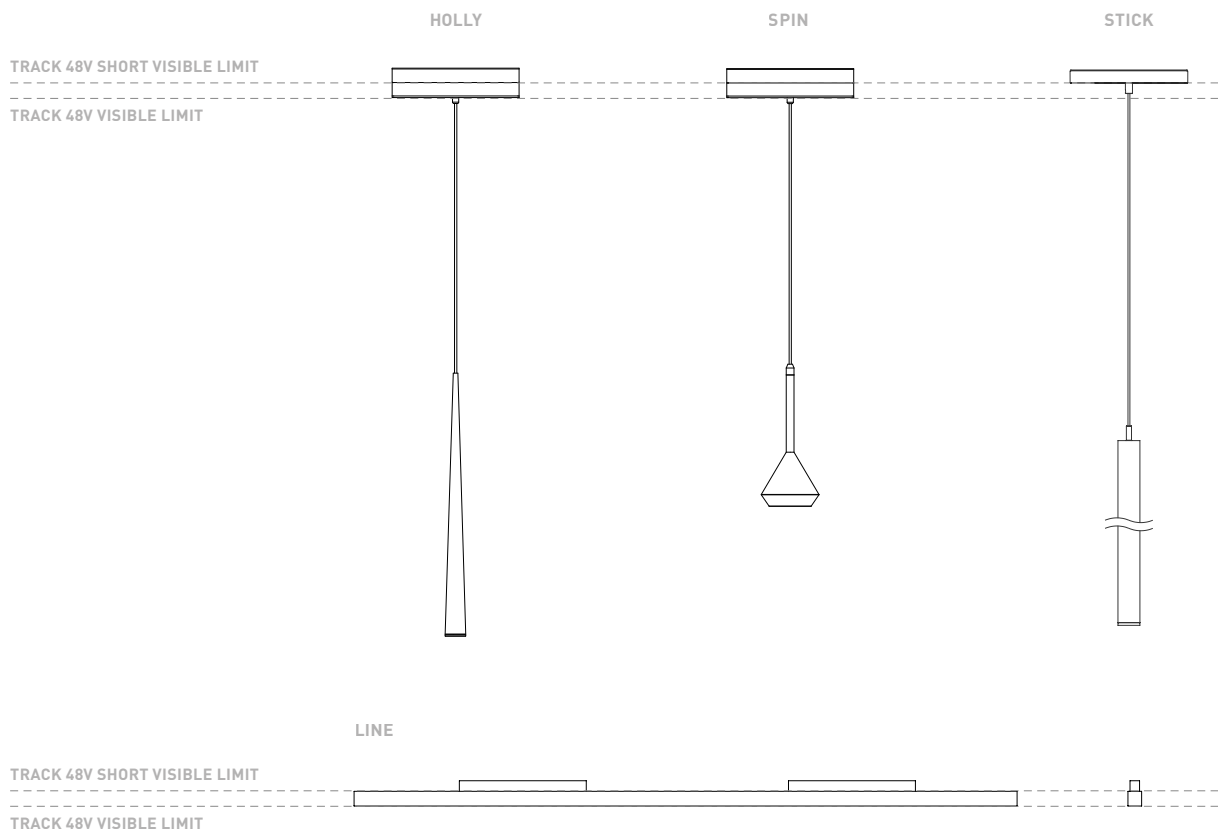

COMPATIBILITY ACCORDING TO TYPE OF TRACK

TRACK 48V & TRACK 48V SURFACE SHORT