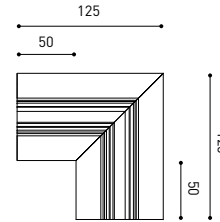

TRACK 48V TRIMLESS Corner 90° One Plane

*Electrical connection not included