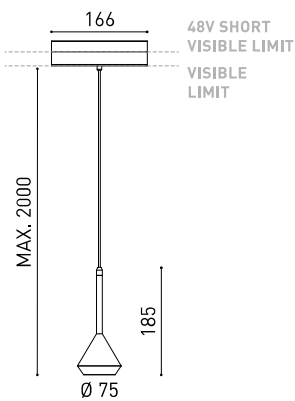

## DIMENSIONS

## LIGHTING FIXTURE | PHOTOMETRIC DATA

Lighting efficiency	86%
Light beam angle	24°

## OTHER DATA

Sealing	IP20
Wireless control	Please Consult
Cord length	Max. 2 m
Fast adjustment tensioner	No
Track type	Track 48V
Weight	530 g
Packaged weight	666 g
Packaging dimensions	253 x 152 x 102 mm
Units per package	1
Materials	Aluminium / Polymethyl Methacrylate