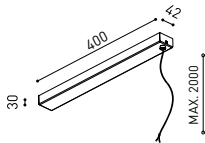

SUSPENSION & SUSPENSION SHORT 48V

Wired Power Supply Case 48V
A338-00-25- | NT | WT | 150 W NO DIM
A338-00-26- | NT | WT | 150 W DIM

220 V ~ 240 V INCL