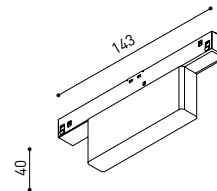

Wireless Control 48V

0434-01-31- | W | N | Casambi/AAG Stucchi App