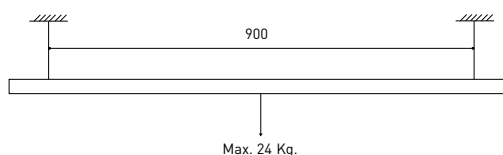

TRACK 48V SURFACE SHORT

Corner 90° One Plane

TRACK 48V SURFACE SHORT

TRACK 48V SURFACE SHORT 1m	A338-21-00- NT WT
TRACK 48V SURFACE SHORT 2m	A338-22-00- NT WT
TRACK 48V SURFACE SHORT 3m	A338-23-00- NT WT
TRACK 48V SURFACE SHORT Corner 90° One Plane	A338-24-00- NT WT

DROP VOLTAGE TABLE

POWER (W)	CABLE SECTION (mm ²)	CABLE LENGTH (m)			
		TRACK LENGTH (m)			
100	0,75	50	50	X	X
	1,5	50	50	40	25
150	0,75	40	15	X	X
	1,5	50	40	20	X

Live-End Connector 48V

A338-00-01- | W | N |