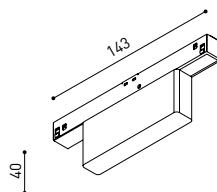

DROP VOLTAGE TABLE

POWER (W)	CABLE SECTION (mm ²)	CABLE LENGTH (m)			
		TRACK LENGTH (m)			
100	0,75	50	50	X	X
	1,5	50	50	40	25
150	0,75	40	15	X	X
	1,5	50	40	20	X

Live-End Connector 48V

A338-00-01- | W | N |

L-JOINT Connector 48V

A338-00-12- | W | N |

Corner 90° Connector One Plane 48V

A338-00-24- | W | N |

*Not suitable for trimless version

Central Connector 48V

A338-00-02- | W | N |

Wireless Control 48V