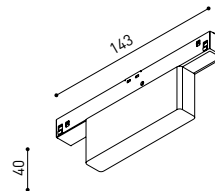

Wireless Control 48V

0434-01-31- | W | N | Casambi/AAG Stucchi App