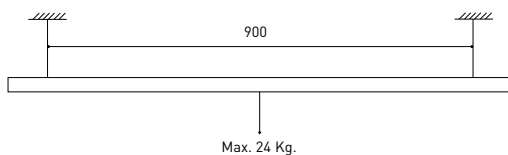

*Electrical connection not included

TRACK 48V TRIMLESS Corner 90° Two Planes

*Electrical connection not included

TRACK 48V SURFACE Corner 90° One Plane

Electrical connection not included
Straight joiner included

DROP VOLTAGE TABLE

POWER [W]	CABLE SECTION [mm ²]	CABLE LENGTH (m)			
		5	10	20	30
100	0,75	50	50	X	X
	1,5	50	50	40	25
150	0,75	40	15	X	X
	1,5	50	40	20	X

	P	V	D	
CONSTANT VOLTAGE LED POWER SUPPLY	0434-01-61* N	100W	48V	298 x 16 x 19 mm
	0434-01-62	150W	48V	350 x 30 x 18 mm