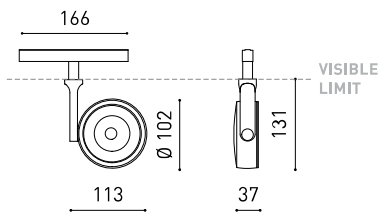

DIMENSIONS

ACCESSORIES

HIGH CHROMATIC LED

TRACK 48V OPTIONS

AWARDS

PRODUCT

Name	SIX L 48V DIM DALI 17° 3000K WT
Reference	A3290211WT
Color	Textured white
RAL	9016
Category	TRACKLIGHTS

LIGHT SOURCE

OTHER DATA

Sealing	IP20
Wireless control	Please Consult
Swivel angle	310°
Rotation angle	360°
Track type	Track 48V
Weight	535 g
Packaged weight	660 g
Packaging dimensions	309 x 195 x 62 mm
Units per package	1
Materials	Aluminium / Polycarbonate