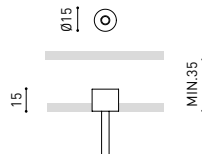

A338-00-28- | W | N | DIM

For power supply inside the track

WIRE TRIMLESS ACCESSORIES

FEED

MAINS TRIMLESS*

A023-00-01- | W | N | NO DIM

MAINS THICK TRIMLESS*

A023-00-02- | W | N | DIM