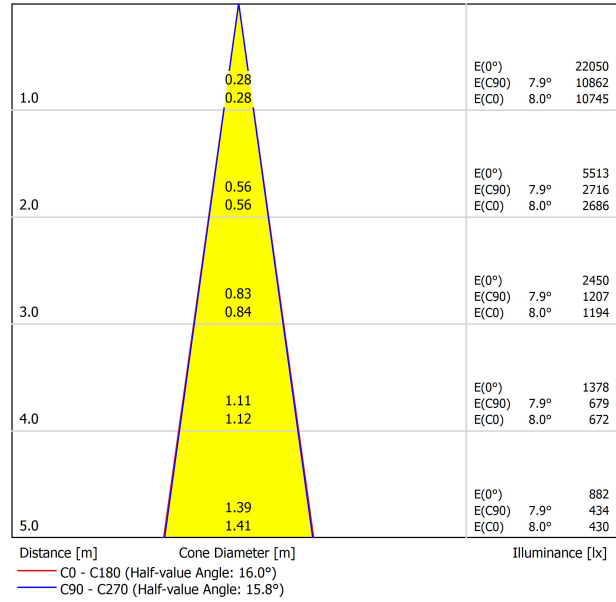

Type	LED
Gross luminous flux	2950 lm
Colour temperature	3000 K
Chromatic stability	MacAdam Step 2
Colour Rendering Index	CRI > 90
Power	24,5 W
Current	700 mA
Efficacy	120 lm/W
LED lifespan	L90B10 > 55.000h

LIGHTING FIXTURE | PHOTOMETRIC DATA

Lighting efficiency	93%
Light beam angle	17°

LIGHTING FIXTURE | ELECTRICAL DATA

Driver	Included
Power values of the system	25,79 W
Voltage	48Vdc
Dimming	DALI
Electrical insulation class	II

OTHER DATA

Sealing	IP20
Wireless control	Please Consult
Swivel angle	310°
Rotation angle	360°
Track type	Track 48V
Weight	535 g
Packaged weight	660 g
Packaging dimensions	309 x 195 x 62 mm
Units per package	1
Materials	Aluminium / Polycarbonate

POLAR DIAGRAM

CONICAL DIAGRAM

Vivid Model Colour Temperature	2700K	3000K	3500K	4000K	Light Pink
📖 Reading			•	•	
🥬 Fruits & Vegetables		•	•		
🍞 Bakery	•				
👤 Retail		•	•		
💄 Cosmetics			•	•	
🥩 Meat					•
🐟 Fish				•	
🐠 Seafood				•	•