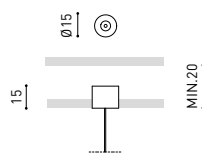

A338-00-16- | W | N | NO DIM

A338-00-17- | W | N | DIM

For remote power supply

A338-00-27- | W | N | NO DIM

A338-00-28- | W | N | DIM

For power supply inside the track

WIRE TRIMLESS ACCESSORIES

FEED

MAINS TRIMLESS*

A023-00-01- | W | N | NO DIM

MAINS THICK TRIMLESS*

A023-00-02- | W | N | DIM

REMOTE INCL Ø20

FASTENING

STEEL CABLE TRIMLESS*

A023-00-05- | W | N |